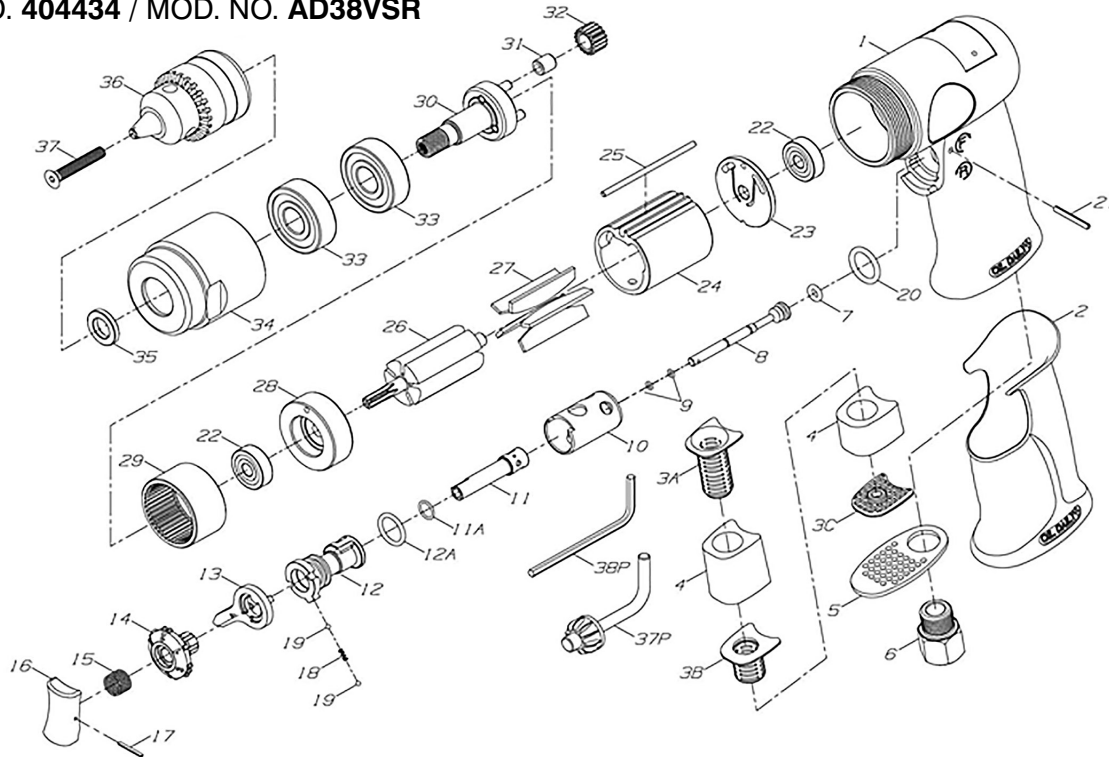

3/8" VARIABLE SPEED AIR DRILL

PROD. NO. 404433 / MOD. NO. AD38VSRK

PROD. NO. 404434 / MOD. NO. AD38VSR

REF	PART NUMBER	DESCRIPTION	REQ	REF	PART NUMBER	DESCRIPTION	REQ
1	PDN-AD38VSRK-01	MOTOR HOUSING	1	19	PDN-AD38VSRK-19	STEEL BALL	2
2	PDN-AD38VSRK-02	HOUSING SLEEVE	1	20	PDN-AD38VSRK-20	O-RING	1
3A	PDN-AD38VSRK-03A	LONG EXHAUST DEFLECTOR	1	21	PDN-AD38VSRK-21	PIN	1
3B	PDN-AD38VSRK-03B	SHORT EXHAUST DEFLECTOR	1	22	PB626-2Z	BALL BEARING	2
3C	PDN-AD38VSRK-03C	EXHAUST SPACER	1	23	PDN-AD38VSRK-23	REAR END PLATE	1
4	PDN-AD38VSRK-04	MUFFLER	3	24	PDN-AD38VSRK-24	CYLINDER	1
5	PDN-AD38VSRK-05	EXHAUST WASHER	1	25	PDN-AD38VSRK-25	MOTOR PIN	1
6	PDN-AD38VSRK-06	INLET BUSHING	1	26	PDN-AD38VSRK-26	ROTOR	1
7	PDN-AD38VSRK-07	O-RING	1	27	PDN-AD38VSRK-27	ROTOR BLADE	5
8	PDN-AD38VSRK-08	VALVE	1	28	PDN-AD38VSRK-28	BEARING CASE	1
9	PDN-AD38VSRK-09	O-RING	2	29	PDN-AD38VSRK-29	INTERNAL GEAR	1
10	PDN-AD38VSRK-10	REVERSE VALVE BUSHING	1	30	PDN-AD38VSRK-30	PLANET CARRIER	1
11	PDN-AD38VSRK-11	REGULATOR	1	31	PDN-AD38VSRK-31	GEAR BUSHING	3
11A	PDN-AD38VSRK-11A	O-RING	1	32	PDN-AD38VSRK-32	PLANET GEAR	3
12	PDN-AD38VSRK-12	REVERSE VALVE	1	33	PB6201-2Z	BALL BEARING	2
12A	PDN-AD38VSRK-12A	O-RING	1	34	PDN-AD38VSRK-34	GEAR HOUSING	1
13	PDN-AD38VSRK-13	REVERSE POLE	1	35	PDN-AD38VSRK-35	WASHER	1
14	PDN-AD38VSRK-14	REVERSE BUTTON	1	36	905793	3/8" KEYLESS	1
15	PDN-AD38VSRK-15	VALVE SPRING	1	36	905795	3/8 KEYED CHUCK	1
16	PDN-AD38VSRK-16	TRIGGER	1	37	PDN-AD38VSRK-37	SCREW	1
17	PDN-AD38VSRK-17	PIN	1	37P	PDN-AD38VSRK-37P	CHUCK KEY	1
18	PDN-AD38VSRK-18	SPRING	1	38P	774759	ALLEN WRENCH	1