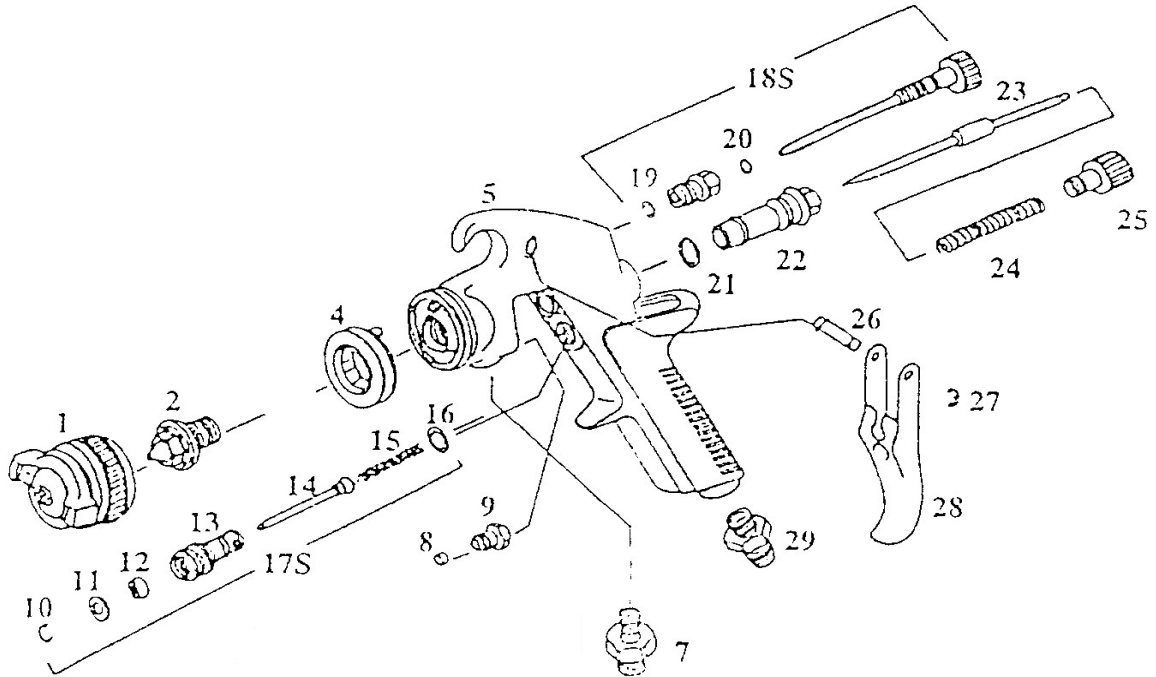

SG1S HIGH PRESSURE SPRAY GUN PRODUCT # 409128

REF PART NUMBER	DESCRIPTION	REQ	REF PART NUMBER	DESCRIPTION	REQ		
01	PUT-SG1S-01	Air Cap & Nut	1	18S	PUT-SG1S-18S	Pattern Adj valve set	1
02	PUT-SG1S-02	Fluid Nozzle	1	19	With 18S	Retaining ring	
04	PUT-SG1S-04	Distributor	1	20	With 18S	O-ring	
05	PUT-SG1S-05	Gun Body	1	21	PUT-SG1S-21	Gasket	1
07	PUT-SG1S-07	Fluid Nipple	1	22	PUT-SG1S-22	Fluid Needle Guide	1
08	PUT-SG1S-08	Packing	2	23	PUT-SG1S-23	Needle	1
09	PUT-SG1S-09	Screw	1	24	PUT-SG1S-24	Spring	1
10	With 17S OR RK	Snap Ring		25	PUT-SG1S-25	Adjustment Screw	1
11	With 17S OR RK	Washer		26	PUT-SG1S-26	Pin	1
12	With 17S OR RK	Seal		27	PUT-SG1S-27	Retaining Ring	2
13	With 17S OR RK	Valve Body		28	PUT-SG1S-28	Trigger	1
14	With 17S	Air Valve		29	PUT-SG1S-29	Connection	1
15	With 17S OR RK	Spring		XX	PUT-SG1S-37	Spray Cup Assy	1
16	With 17S OR RK	Washer		XX	PUT-SG1S-35	Gasket Lid-Spray Cup	1
17S	PUT-SG1S-17S	Air Valve Ass'y	1	XX	PUT-SG1S-RK	Repair Kit	1

04, 08, 10, 11, 12, 15, 16, 21, 24, 27