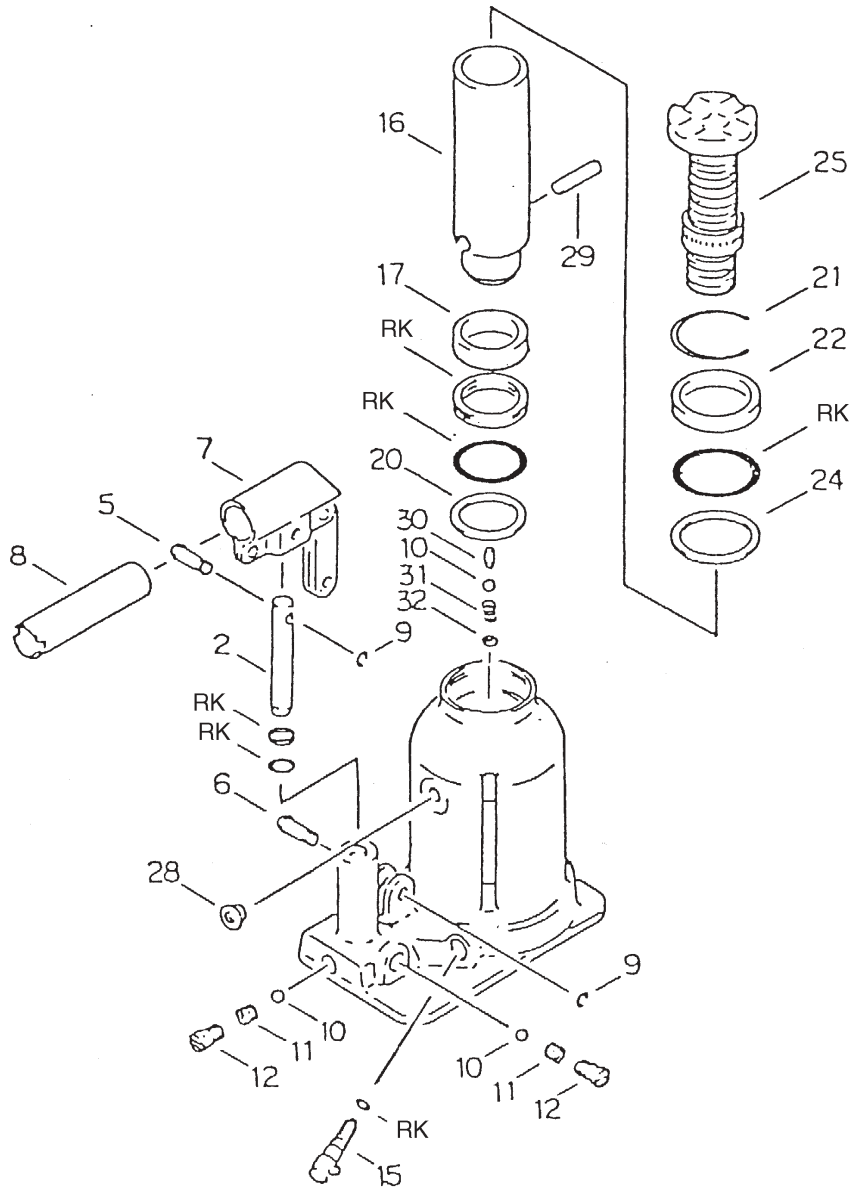

JET INDUSTRIAL BOTTLE JACK PRODUCT # 140108,110

REF	DESCRIPTION	JHJ-17 1/5 LP	JHJ 22-1/2 LP	REQ	REF	DESCRIPTION	JHJ-17 1/5 LP	JHJ 22-1/2 LP	REQ
2	PUMP PLUNGER	PMS8.02	PMS22.52	1	18	RAM G.U. RING *	RK	RK	1
3	PUMP BU RING *	RK	RK	1	19	RAM PACKING	RK	RK	1
4	PUMP PACKING *	RK	RK	1	20	RAM PKG. STOP	PMS17.520	PMS22.520	1
5	PUMP PLNGR PIN	PMS5.05	PMS22.55	1	21	SNAP RING	PMS17.521	PMS22.521	1
6	PUMP STAY PIN	PMS5.06	PMS22.56	1	22	STUFFING RING	PMS17.522	PMS22.522	1
7	HNDL. SKT. ASSY	PMS5.07	PMS22.57	1	23	CYLINDER PKG	RK	RK	1
8	HANDLE	PMS17.5L8	PMS22.5L8	1	24	STOP RING	PMS17.524	PMS22.524	1
9	PIN STOPPER RING	PMS1.59	PMS1.59	2	25	ADJ. SCREN ASSY.	PMS17.525	PMS22.525	1
10	VALVE BALL	PMS1.510	PMS1.510	3	27	SNAP RING	PMS17.527		1
11	VALVE SPRING	PMS5.011	PMS5.011	2	28	OIL PLUG	PMS1.528	PMS1.528	1
12	VALVE PLUG	PMS5.012	PMS5.012	2	29	HORIZ. PIN	PMS17.529	PMS17.529	1
13	BALL STOP RING	PMS1.513	PMS1.513	1	30	VERT. PIN(INNER)	PMS17.530	PMS17.530	1
14	RELEASE PKNG *	RK	RK	1	31	RAM SPR. (OUTER)	PMS17.531	PMS17.531	1
15	RELEASE ASSY.	PMS1.515	PMS1.515	1	32	SPR. STOP PIN	PMS17.532	PMS17.532	1
16	RAM	PMS17.516	PMS22.516	1	38	REPAIR KIT	PMS17.5RK	PMS22.5RK	*