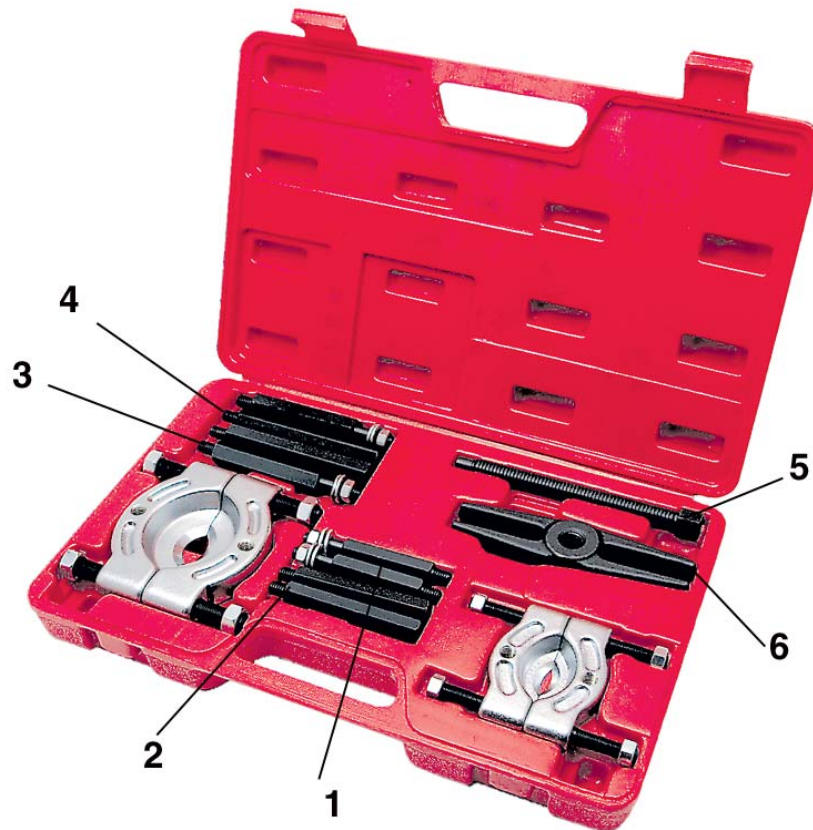

JBS-12S BEARING SEPARATOR SET PRODUCT # 770302

PART NUMBER	DESCRIPTION
PDN-JBS12S-1	Extension (102 MM) - Male 2 PC SET
PDN-JBS12S-2	Extension (102 MM) - Female 2 PC SET
PDN-JBS12S-3	Extension (127 MM) - Male 2 PC SET
PDN-JBS12S-4	Extension (127 MM) - Female 2 PC SET
PDN-JBS12S-5	Forcing Screw
PDN-JBS12S-6	H-Beam