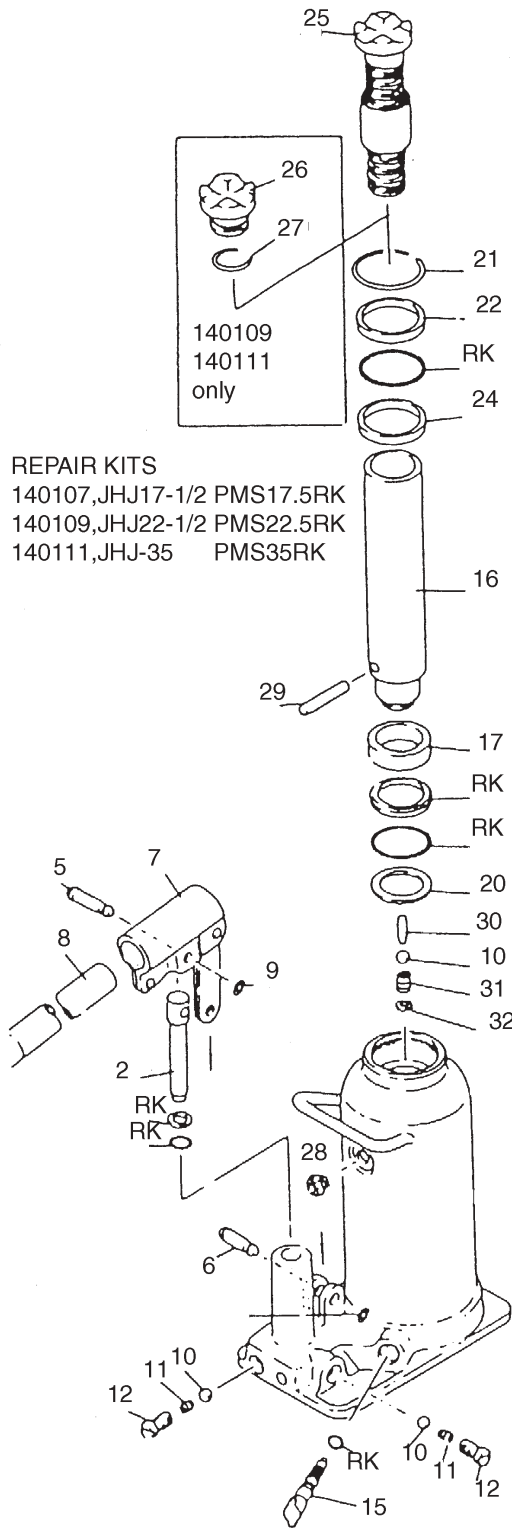

# JET INDUSTRIAL BOTTLE JACK PRODUCT # 140107,09,11

### REPAIR KITS

140107, JHJ17-1/2 PMS17.5RK

140109, JHJ22-1/2 PMS22.5RK

140111, JHJ-35 PMS35RK

REF	DESCRIPTION	JHJ17-1/2	JHJ22-1/2	JHJ35	REQ
2	PUMP PLUNGER	PMS8.02	PMS22.52	PMS22.52	1
3	PUMP BU RING *	RK	RK	RK	1
4	PUMP PACKING *	RK	RK	RK	1
5	PUMP PLNGR PIN	PMS5.05	PMS22.55	PMS355	1
6	PUMP STAY PIN	PMS5.06	PMS22.56	PMS356	1
7	HNDL. SKT. ASSY	PMS5.07	PMS22.57	PMS357	1
8	HANDLE	PMS17.58	PMS22.58	PMS358	1
9	PIN STOPPER RING	PMS1.59	PMS1.59	PMS1.59	1
10	VALVE BALL	PMS1.510	PMS1.510	PMS1.510	2
11	VALVE SPRING	PMS5.011	PMS5.011	PMS5.011	3
12	VALVE PLUG	PMS5.012	PMS5.012	PMS5.012	2
13	BALL STOP RING	PMS1.513	PMS1.513	PMS1.513	2
14	RELEASE PKNG *	RK	RK	RK	1
15	RELEASE ASSY.	PMS1.515	PMS1.515	PMS1.515	1
16	RAM	PMS17.516	PMS22.516	PMS3516	1
17	RAM PKG. SEAT	PMS17.517	PMS22.517	PMS3517	1
18	RAM G.U. RING *	RK	RK	RK	1
19	RAM PACKING	RK	RK	RK	1
20	RAM PKG. STOP	PMS17.520	PMS22.520	PMS3520	1
21	SNAP RING	PMS17.521	PMS22.521	PMS3521	1
22	STUFFING RING	PMS17.522	PMS22.522	PMS3522	1
23	CYLINDER PKG	RK	RK	RK	1
24	STOP RING	PMS17.524	PMS22.524	PMS3524	1
25	ADJ. SCREN ASSY.	PMS17.525			1
26	SUPPORT PLATE		PMS22.526	PMS3526	1
27	SNAP RING	PMS17.527	PMS22.527	PMS3527	1
28	OIL PLUG	PMS1.528	PMS1.528	PMS1.528	1
29	HORIZ. PIN	PMS17.529	PMS17.529	PMS17.529	1
30	VERT. PIN(INNER)	PMS17.530	PMS17.530	PMS17.530	1
31	RAM SPR. (OUTER)	PMS17.531	PMS17.531	PMS17.531	1
32	SPR. STOP PIN	PMS17.532	PMS17.532	PMS17.532	1
38	REPAIR KIT	PMS17.5RK	PMS22.5RK	PMS35RK	*