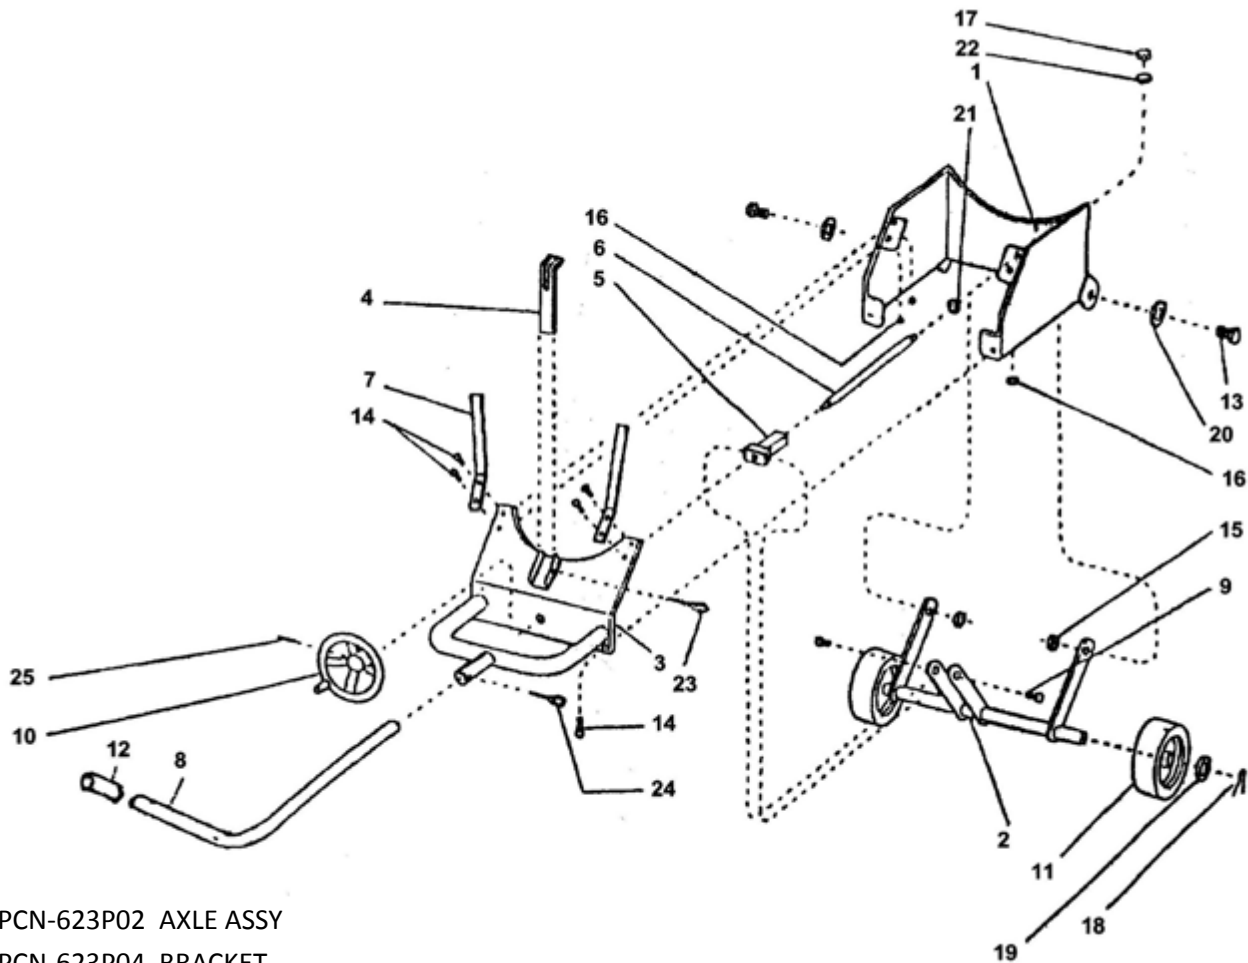

Brake Drum Handler - Heavy Duty

PROD. NO.: 030483

MOD. NO.: 623

- PCN-623P02 AXLE ASSY
- PCN-623P04 BRACKET
- PCN-623P05 TRUNION ASSY
- PCN-623P06 OUTER SCREW
- PCN-623P07 STOP BAR
- PCN-623P08 HANDLE
- PCN-623P10 FLYWHEEL HANDLE
- PCN-623P11 WHEEL
- PCN-623P14 BOLT
- PCN-623P15 LOCK NUT M12
- PCN-623P16 NUT
- PCN-623P17 NUT
- PCN-623P23 HITCH PIN
- PCN-623P24 HITCH PIN
- PCN-623P30 WOODRUFF KEY