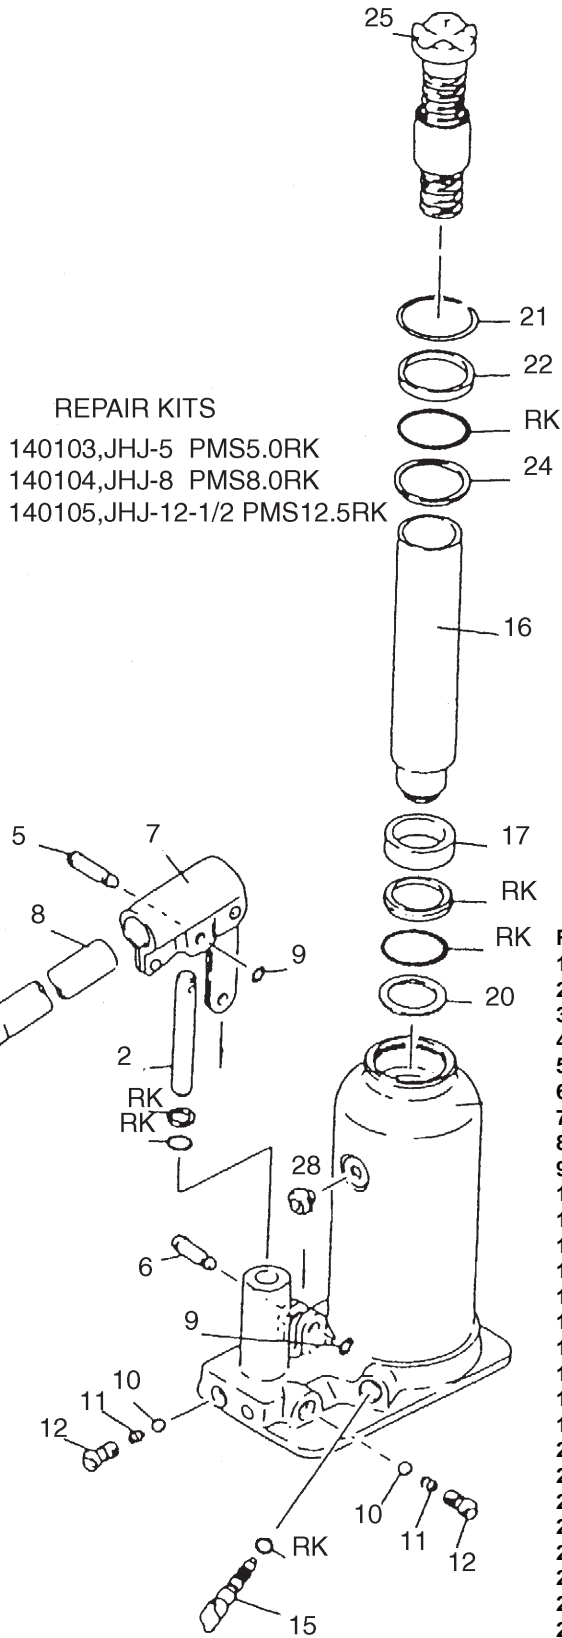

# JET INDUSTRIAL BOTTLE JACK PRODUCT # 140103,04,05

REF	DESCRIPTION	JHJ-5	JHJ-8	JHJ-12-1/2	REQ
1	BODY ASS.Y	N/A	N/A	N/A	1
2	PUMP PLUNGER	PMS3.02	PMS8.02	PMS8.02	1
3	PUMP BU RING *	RK	RK	RK	1
4	PUMP PACKING *	RK	RK	RK	1
5	PUMP PLNGR PIN	PMS5.05	PMS5.05	PMS5.05	1
6	PUMP STAY PIN	PMS5.06	PMS5.06	PMS5.06	1
7	HNDL. SKT. ASSY	PMS5.07	PMS5.07	PMS5.07	1
8	HANDLE	PMS5.08	PMS5.08	PMS5.08	1
9	PIN STOPPER RING	PMS1.59	PMS1.59	PMS1.59	2
10	VALVE BALL	PMS1.510	PMS1.510	PMS1.510	3
11	VALVE SPRING	PMS5.011	PMS5.011	PMS5.011	2
12	VALVE PLUG	PMS5.012	PMS5.012	PMS5.012	2
13	BALL STOP RING	PMS1.513	PMS1.513	PMS1.513	1
14	RELEASE PKNG *	RK	RK	RK	1
15	RELEASE ASSY.	PMS1.515	PMS1.515	PMS1.515	1
16	RAM	PMS5.016	PMS8.016	PMS12.516	1
17	RAM PKG. SEAT	PMS5.017	PMS8.017	PMS12.517	1
18	RAM G.U. RING *	RK	RK	RK	1
19	RAM PACKING	RK	RK	RK	1
20	RAM PKG. STOP	PMS5.020	PMS8.020	PMS12.520	1
21	SNAP RING	PMS5.021	PMS8.021	PMS12.521	1
22	STUFFING RING	PMS5.022	PMS8.022	PMS12.522	1
23	CYLINDER PKG	RK	RK	RK	1
24	STOP RING	PMS5.024	PMS8.024	PMS12.524	1
25	ADJ. SCREN ASSY.	PMS5.025	PMS8.025	PMS12.525	1
27	SNAP RING	PMS5.027	PMS8.027	PMS12.527	1
28	OIL PLUG	PMS1.528	PMS1.528	PMS1.528	1
38	REPAIR KIT	PMS5.0RK	PMS8.0RK	PMS12.5RK	*