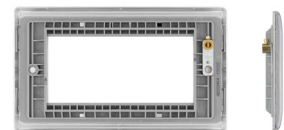

Technical Data

Euro Module Front Plates - Nexus Metal

Brief product description:

Quick and easy to install, these euro module front plates are available in a range of finishes and plate styles in either a square or rectangular design.

Features:

- Front plates match the power products of the Nexus Metal range
- Earth terminal fitted to metal front plates
- Compatible with the wider Euro Module range of products
- Assemble different configurations onto a single faceplate
- Easy to install, supplied with fixing screws
- Brushed steel with anti-fingerprint lacquer

Product Images

NPCEMS1