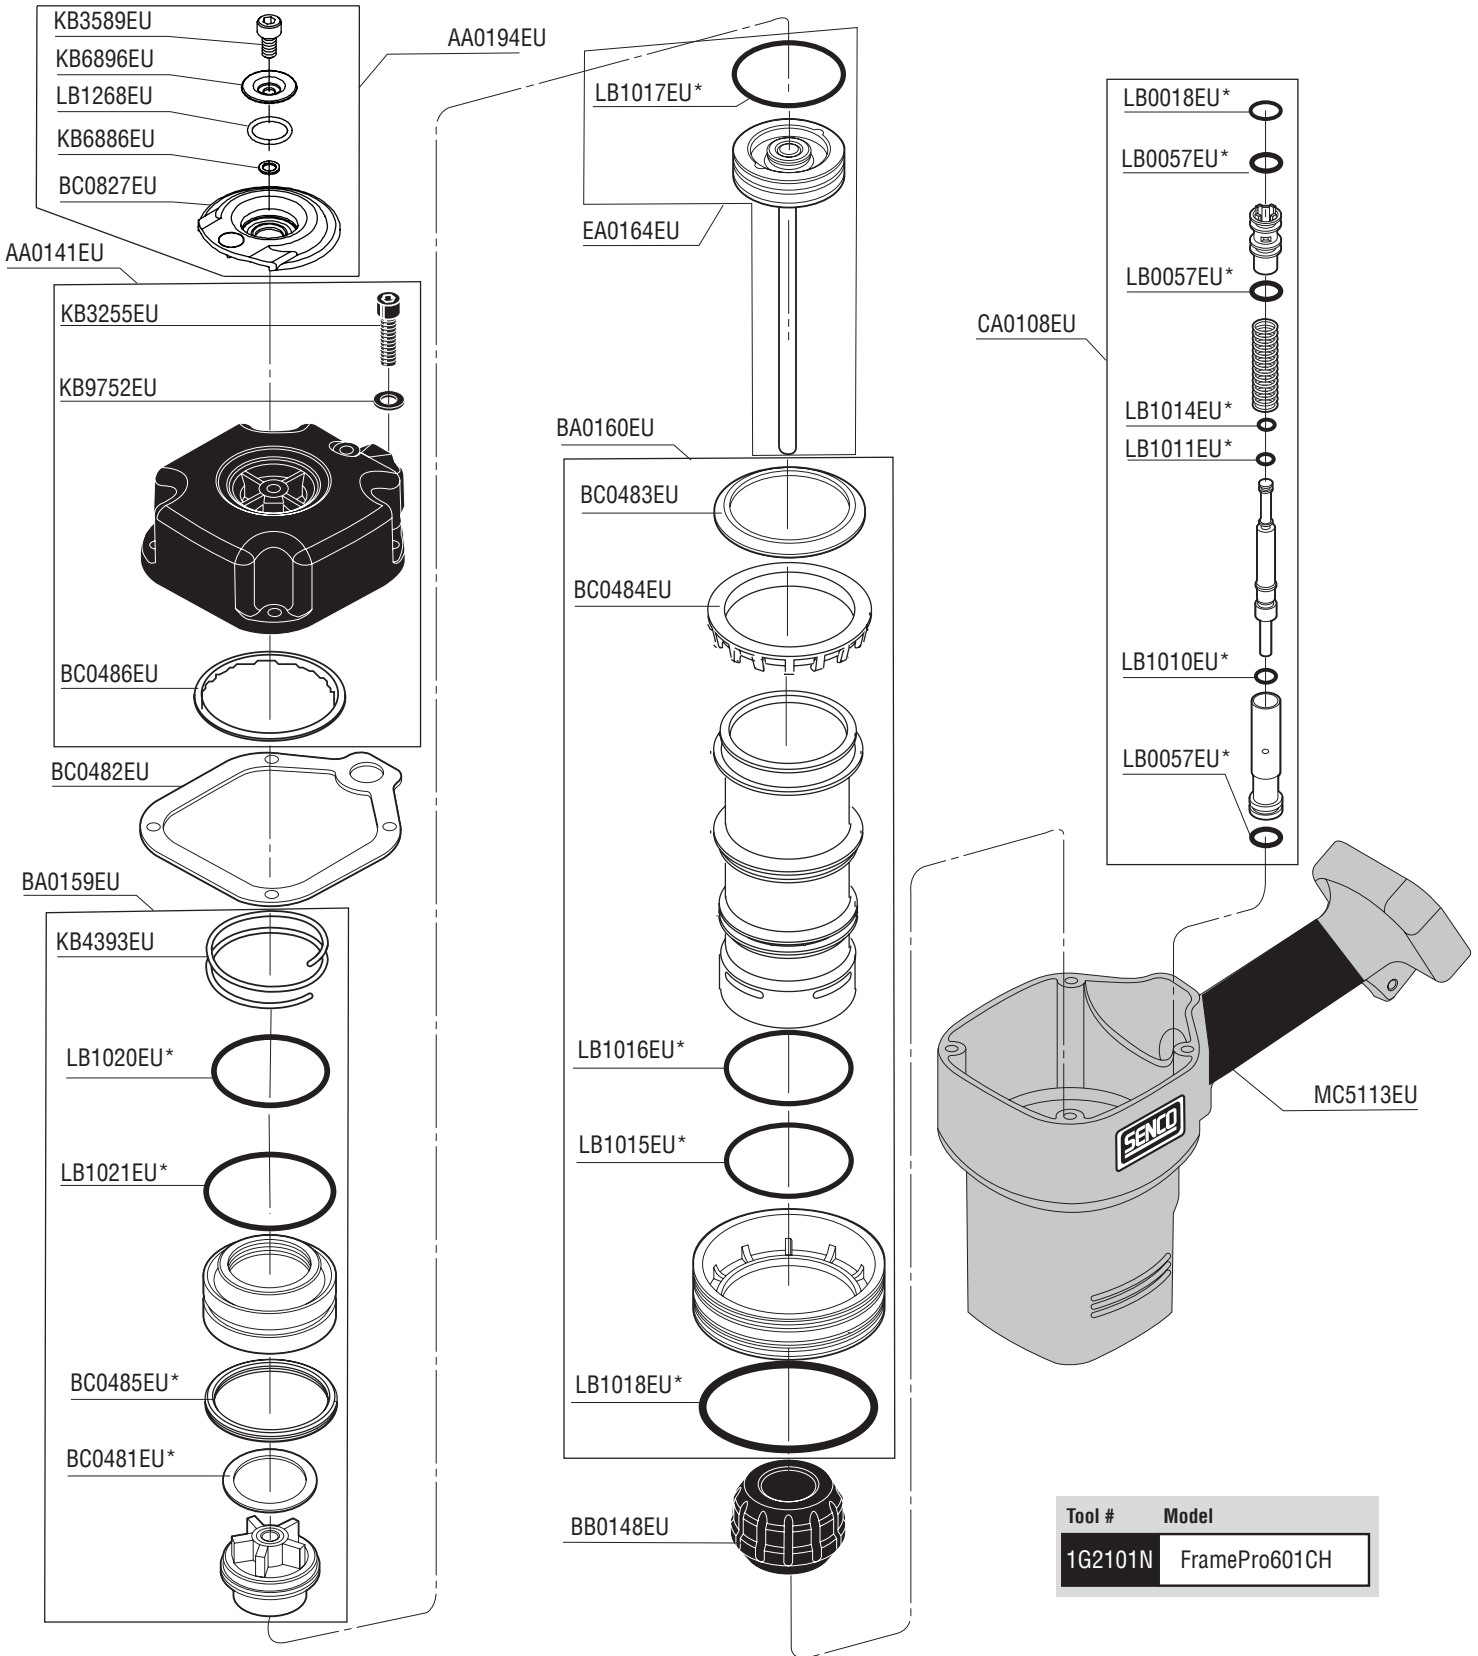

SENCO[®]

FramePro[®] 601

Framing Nailer

Parts Reference Guide

Repair Kit
YK0360EU

*** Schematic drawings inside**

Senco Brands Inc.
4270 Ivy Pointe Blvd.
Cincinnati, Ohio 45245
Visit Our Website: www.senco.com
EU Website: www.verpa-senco.com

Questions? Comments? call Senco's toll-free Action-line:
1-800-543-4596 (North & South America only)
or e-mail: toolprof@senco.com

FramePro® 601

SENCO®

*O-Rings available- order YK0360EU

EU DESIGNED PARTS CAN BE DIFFERENT