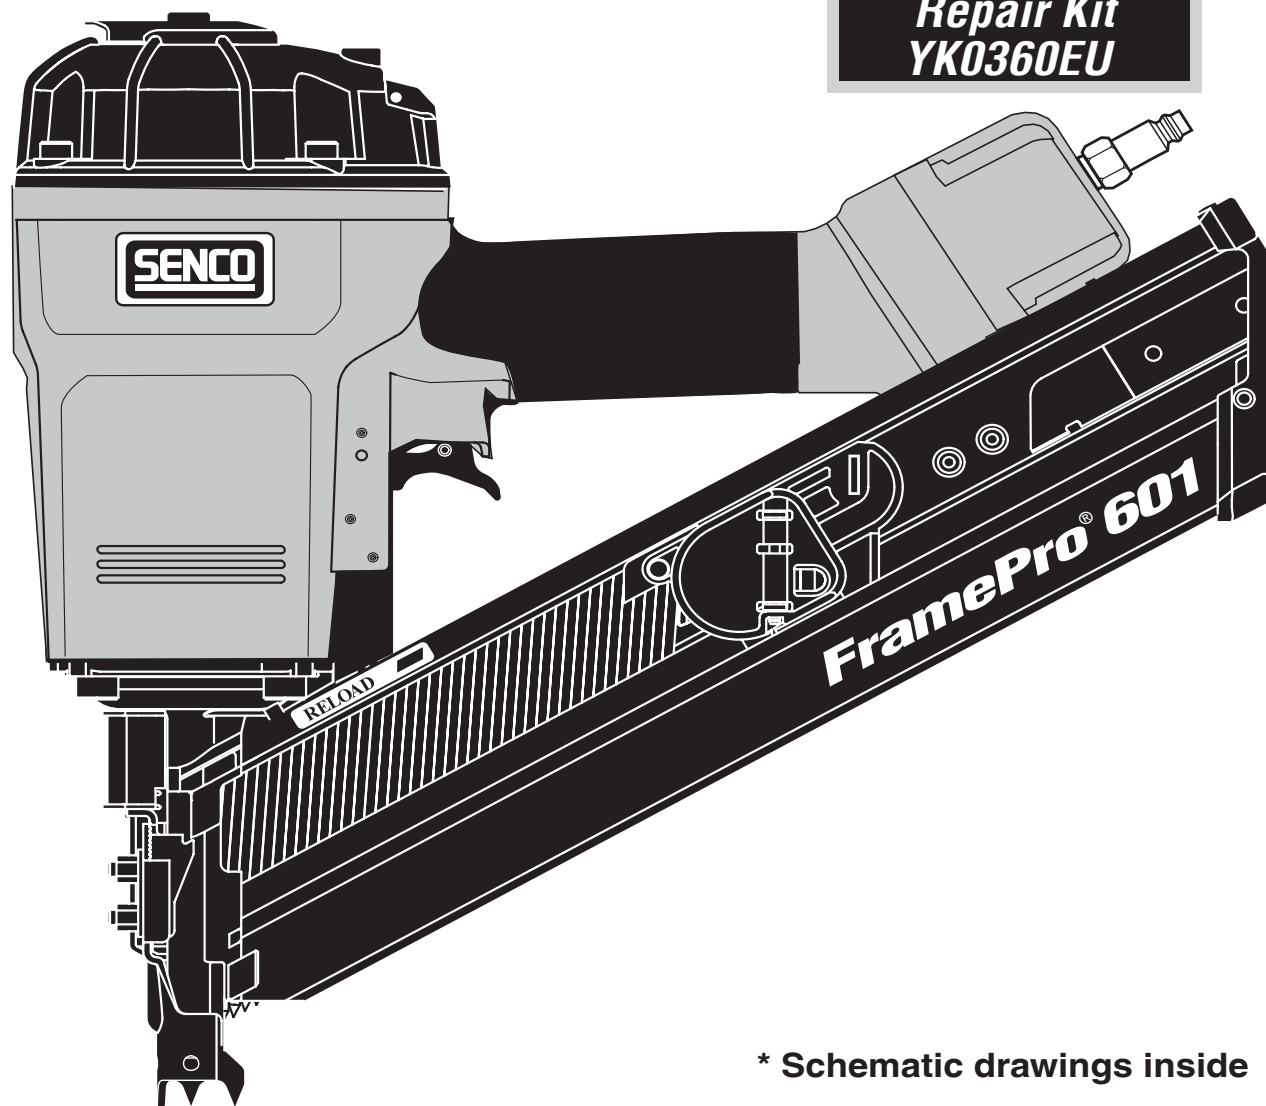

SENCO[®]

FramePro[®] 601

Framing Nailer

Parts Reference Guide

Repair Kit
YK0360EU

*** Schematic drawings inside**

Senco Brands Inc.
4270 Ivy Pointe Blvd.
Cincinnati, Ohio 45245
Visit Our Website: www.senco.com
EU Website: www.verpa-senco.com