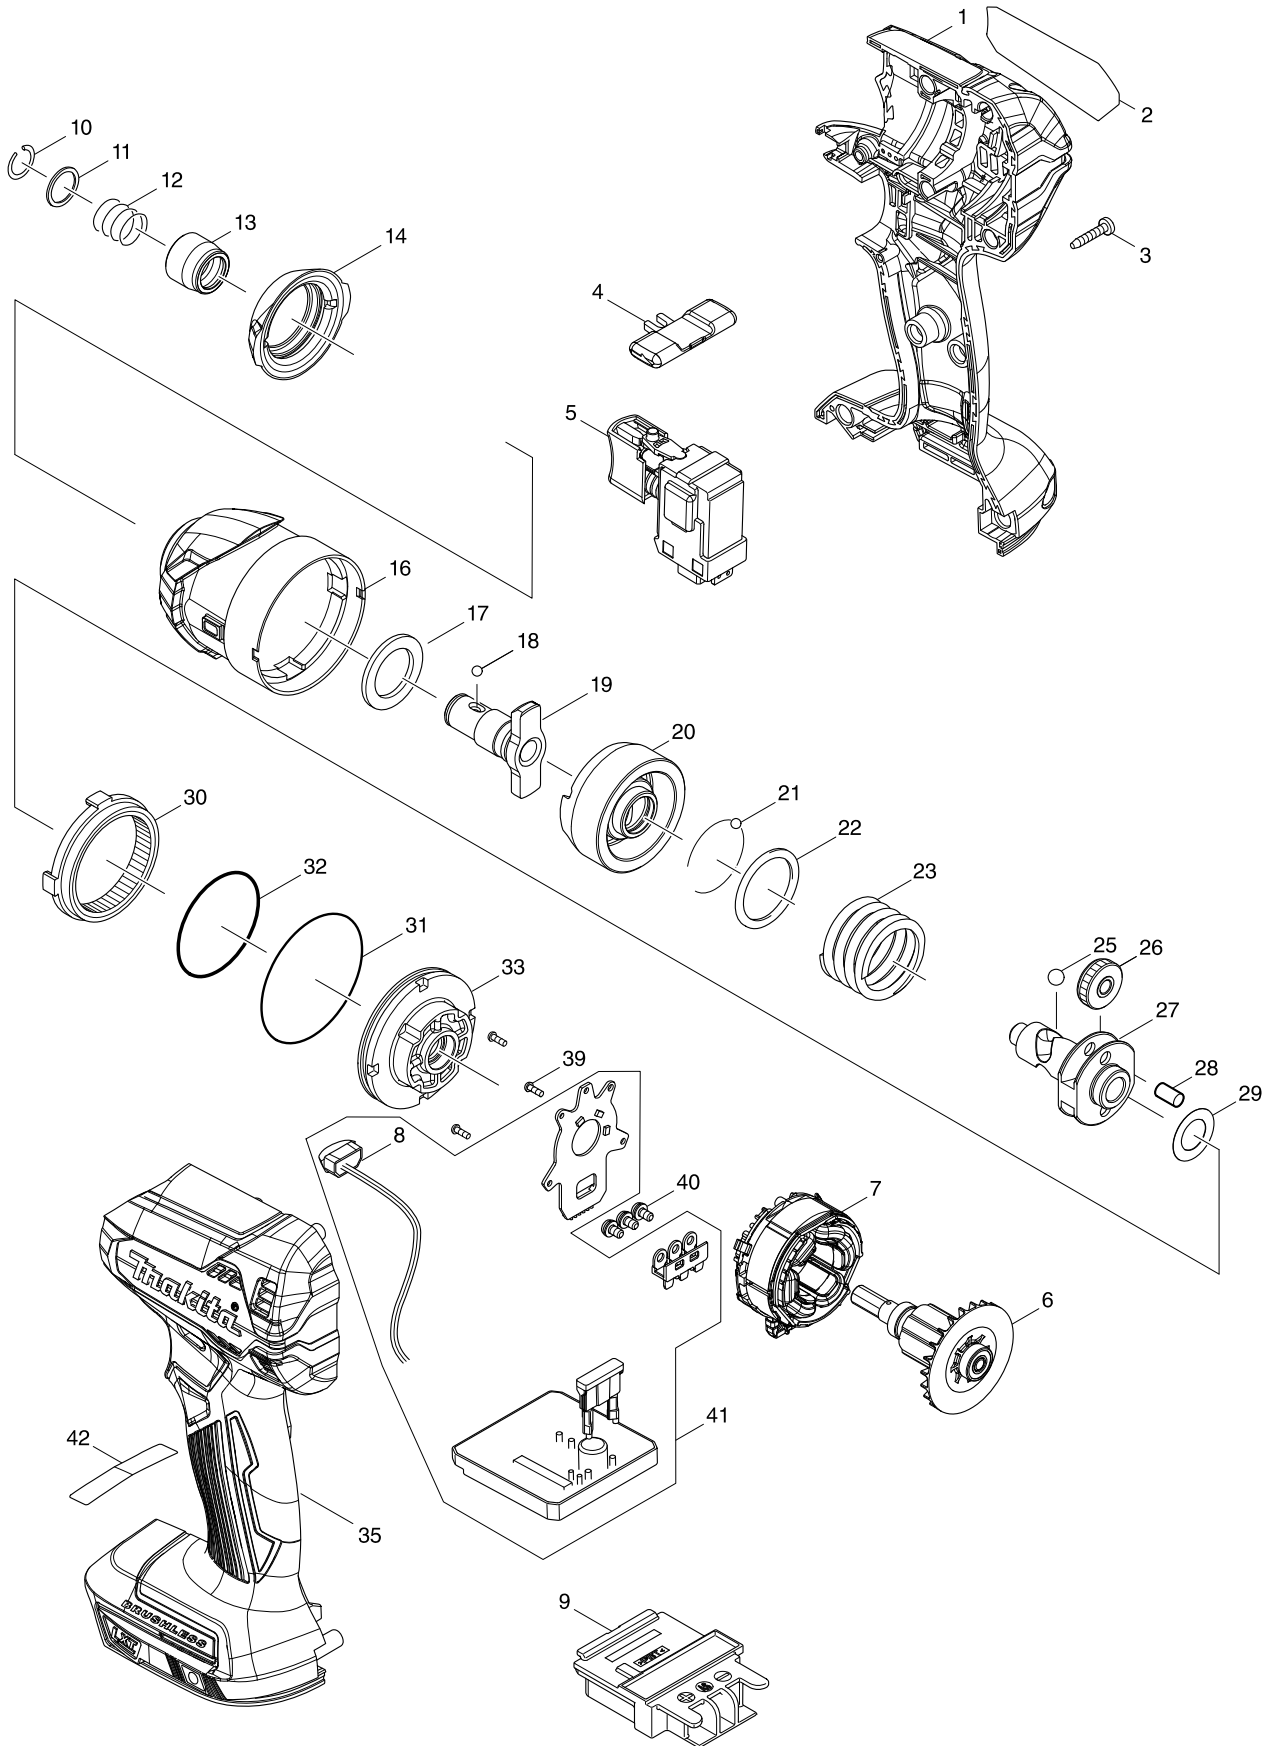

# Model No. DTD153 CORDLESS IMPACT DRIVER

# Model No. DTD153 CORDLESS IMPACT DRIVER

Item	Parts No.	Description	I/C	Qty	N/O	Opt. 1	Opt. 2	Note
001	183E35-7	HOUSING SET		1				
C10	263005-3	RUBBER PIN 6		2				
C20	252126-6	HEX. LOCKING NUT M4-7		2				
D10		INC. 35						
002	852K79-1	DTD153 NAME PLATE		1				
003	266429-2	TAPPING SCREW 3X16		9				
004	455053-8	F/R CHANGE LEVER		1				
005	143975-1	SWITCH COMPLETE		1				
006	619404-1	ROTOR		1				
007	629224-5	STATOR		1				
008	620557-1	LED CIRCUIT		1				
009	643860-3	TERMINAL		1				
010	231951-8	RING SPRING 11		1				
011	267085-1	FLAT WASHER 12		1				
012	233005-7	COMPRESSION SPRING 13		1				
013	326072-0	BIT SLEEVE		1				
014	424888-8	BUMPER		1				
016	143957-3	HAMMER CASE COMPLETE		1				
017	261151-6	NYLON WASHER 19		1				
018	216040-0	STEEL BALL 3.5		2				
019	326565-7	ANVIL M		1				
020	326564-9	HAMMER		1				
021	216040-0	STEEL BALL 3.5		24				
022	267175-0	FLAT WASHER 24		1				
023	234251-5	COMPRESSION SPRING 25		1				
025	216041-8	STEEL BALL 5.6		2				
026	227362-3	SPUR GEAR 22		2				
027	326562-3	SPINDLE		1				
028	256253-1	PIN 5		2				
029	253314-8	THIN WASHER 15		1				
030	227378-8	INTERNAL GEAR 51		1				
031	213606-7	O RING 48		1				
032	213507-9	O RING 40		1				
033	143958-1	BEARING BOX COMPLETE		1				
035	183E35-7	HOUSING SET		1				
C10	263005-3	RUBBER PIN 6		2				
C20	252126-6	HEX. LOCKING NUT M4-7		2				
D10		INC. 1						
039	266490-9	TAPPING SCREW PT 2X6		3				
040	652069-6	FLAT HEAD SCREW M3X6		3				
041	620563-6	CONTROLLER		1				
D10		INC. 8						
A01	266622-8	+ TRUSS HEAD SCREW M4X12		1				
A02	346317-0	HOOK		1				
A03B	450128-8	BATTERY COVER		1				
A03C	450128-8	BATTERY COVER		1				
A04B	***DC18RC	DC18RC FAST CHARGER		1				
D10		COMPO-PARTS						