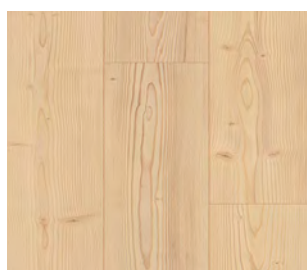

Handbrushed Pine Natural
510019002