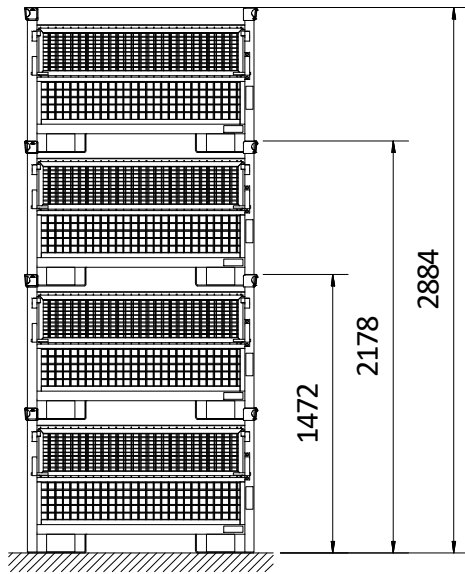

I-GUIDE

BOX CLOSED

Art nr 9-70-000045
Hot-Dip Galvanized
64,9 kg

[mm]

MAX 850 kg

MAX x 4

MAX x 1

MIN 4x
 $\beta < 45^\circ$