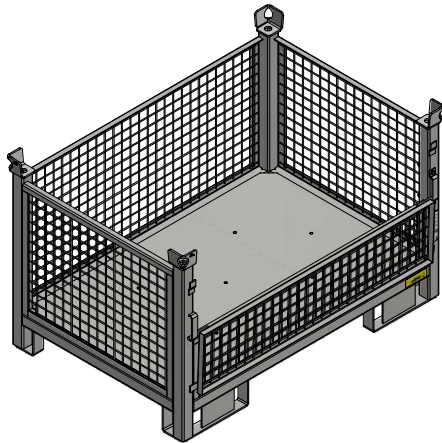

I-GUIDE

BOX CLOSED

Art nr 9-70-000045
Hot-Dip Galvanized
64,9 kg

[mm]

MAX 850 kg

MAX x 4

MAX x 1

MIN 4x
 $\beta < 45^\circ$