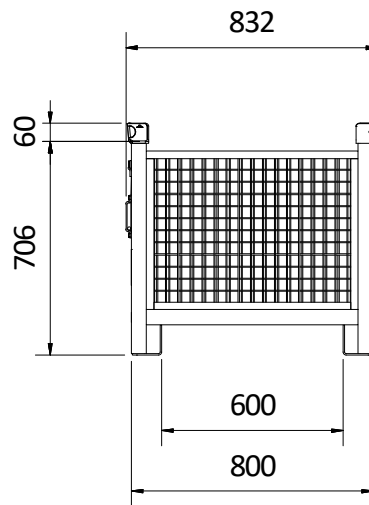

I-GUIDE

BOX CLOSED

Art nr 9-70-000045
Hot-Dip Galvanized
64,9 kg

[mm]

MAX 850 kg

MAX x 4

MAX x 1

MIN 4x
 $\beta < 45^\circ$