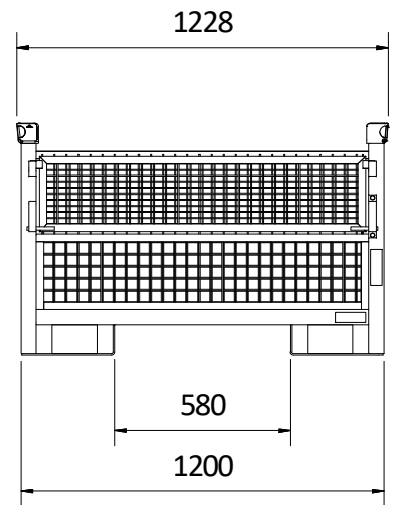

I-GUIDE

BOX CLOSED

Art nr 9-70-000045
Hot-Dip Galvanized
64,9 kg

[mm]

MAX 850 kg

MAX x 4

MAX x 1

MIN 4x
 $\beta < 45^\circ$