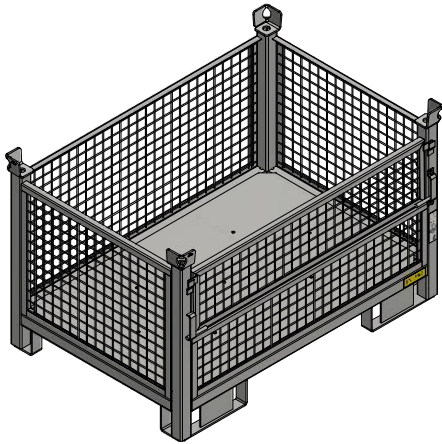

I-GUIDE

BOX CLOSED

Art nr 9-70-000045
Hot-Dip Galvanized
64,9 kg

[mm]

MAX 850 kg

MAX x 4

MAX x 1

MIN 4x
 $\beta < 45^\circ$