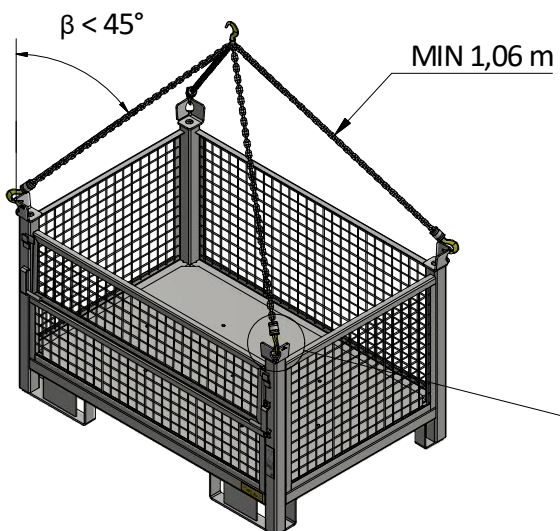

I-GUIDE

BOX CLOSED

Art nr 9-70-000045
Hot-Dip Galvanized
64,9 kg

[mm]

MAX 850 kg

MAX x 4

MAX x 1

MIN 4x
 $\beta < 45^\circ$