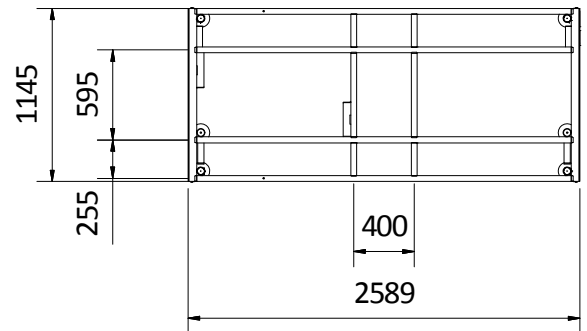

# I-GUIDE PANEL BOX

OLD DESIGN

Art nr 9-70-000013  
Hot-Dip Galvanized  
61,8 kg

[mm]

ITEM	QTY	ART. NO
1	1	9-70-000083
2	4	9-70-000107

SHIPPING POSITION

30 x GUARDLITE SAFETY PANEL

27 x SAFEPASS GC BARRIER

15 x GUARDLITE MAXI PANEL

EXTENSION BRACKET  
9-70-000135

MAX x 2

MAX x 3

MAX x 1