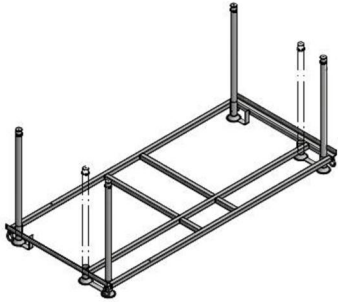

# I-GUIDE PANEL BOX

OLD DESIGN

Art nr 9-70-000013  
Hot-Dip Galvanized  
61,8 kg

[mm]

ITEM	QTY	ART. NO
1	1	9-70-000083
2	4	9-70-000107

SHIPPING POSITION

30 x GUARDLITE SAFETY PANEL

27 x SAFEPASS GC BARRIER

15 x GUARDLITE MAXI PANEL

EXTENSION BRACKET  
9-70-000135

MAX x 2

MAX x 3

MAX x 1