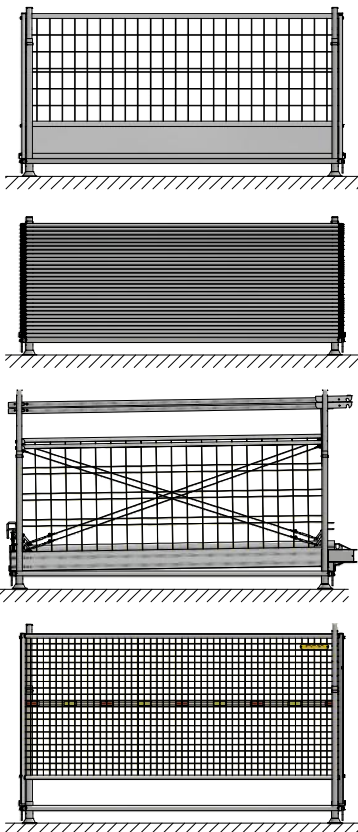

# I-GUIDE PANEL BOX

OLD DESIGN

Art nr 9-70-000013  
Hot-Dip Galvanized  
61,8 kg

[mm]

ITEM	QTY	ART. NO
1	1	9-70-000083
2	4	9-70-000107

SHIPPING POSITION

30 x GUARDLITE SAFETY PANEL

27 x SAFEPASS GC BARRIER

15 x GUARDLITE MAXI PANEL

EXTENSION BRACKET  
9-70-000135

MAX x 2

MAX x 3

MAX x 1