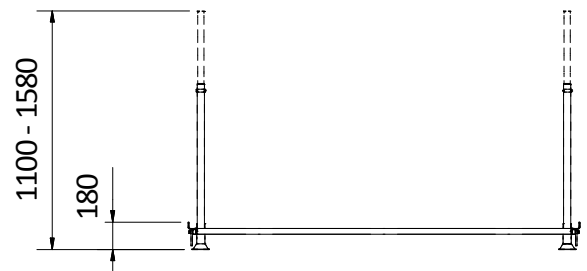

# I-GUIDE PANEL BOX

OLD DESIGN

Art nr 9-70-000013  
Hot-Dip Galvanized  
61,8 kg

[mm]

ITEM	QTY	ART. NO
1	1	9-70-000083
2	4	9-70-000107

SHIPPING POSITION

30 x GUARDLITE SAFETY PANEL

27 x SAFEPASS GC BARRIER

15 x GUARDLITE MAXI PANEL

EXTENSION BRACKET  
9-70-000135

MAX x 2

MAX x 3

MAX x 1