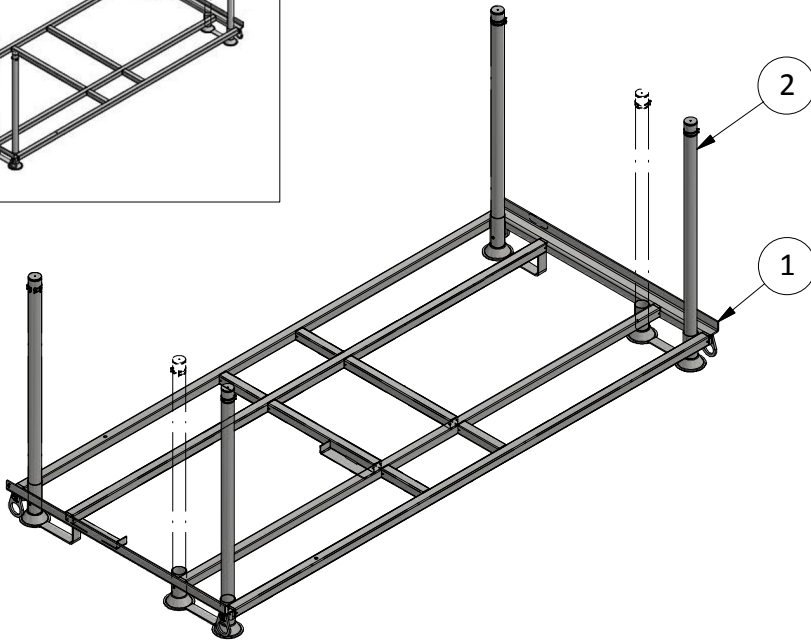

# I-GUIDE PANEL BOX

OLD DESIGN

Art nr 9-70-000013  
Hot-Dip Galvanized  
61,8 kg

[mm]

ITEM	QTY	ART. NO
1	1	9-70-000083
2	4	9-70-000107

SHIPPING POSITION

30 x GUARDLITE SAFETY PANEL

27 x SAFEPASS GC BARRIER

15 x GUARDLITE MAXI PANEL

EXTENSION BRACKET  
9-70-000135

MAX x 2

MAX x 3

MAX x 1