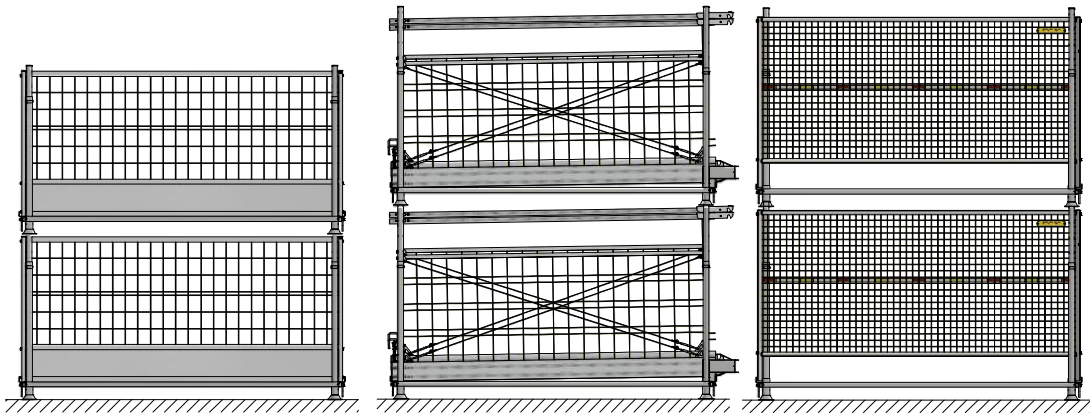

# I-GUIDE PANEL BOX

OLD DESIGN

Art nr 9-70-000013  
Hot-Dip Galvanized  
61,8 kg

[mm]

ITEM	QTY	ART. NO
1	1	9-70-000083
2	4	9-70-000107

SHIPPING POSITION

30 x GUARDLITE SAFETY PANEL

27 x SAFEPASS GC BARRIER

15 x GUARDLITE MAXI PANEL

EXTENSION BRACKET  
9-70-000135

MAX x 2

MAX x 3

MAX x 1