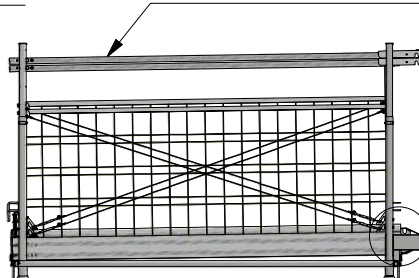

# I-GUIDE PANEL BOX

OLD DESIGN

Art nr 9-70-000013  
Hot-Dip Galvanized  
61,8 kg

[mm]

ITEM	QTY	ART. NO
1	1	9-70-000083
2	4	9-70-000107

SHIPPING POSITION

30 x GUARDLITE SAFETY PANEL

27 x SAFEPASS GC BARRIER

15 x GUARDLITE MAXI PANEL

EXTENSION BRACKET  
9-70-000135

MAX x 2

MAX x 3

MAX x 1