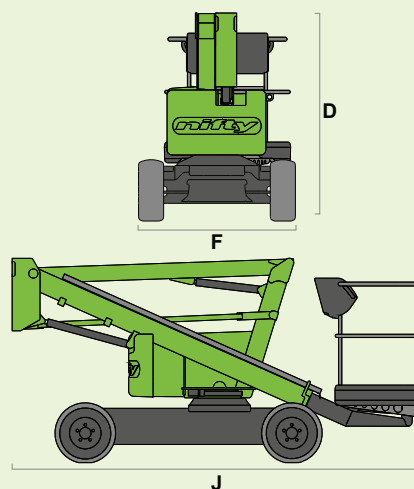

HR12NE

(A) 12.1m
39ft 6in

(B) 10.1m
33ft

(C) 6.4m
21ft

200kg
440lbs

1.2m x 0.85m
3ft 11in x 2ft 9in

(D) 1.98m
6ft 6in

(F) 1.49m
4ft 11in

(J) 3.97m
13ft

6km/h
3.7mph

3.3m
11ft 6in

25%
14°

3250kg
7165lbs

All-Electric

SiOPS® All-Electric
toughcage Niftylink®

niftylift.com.au