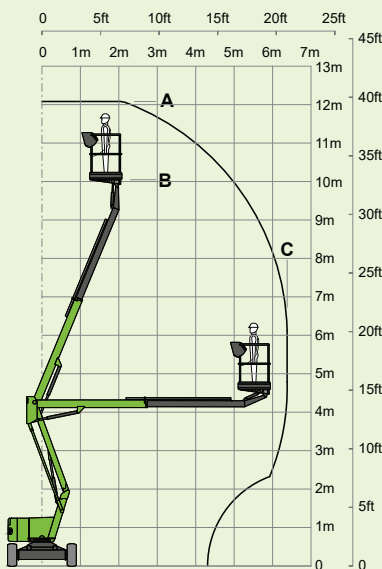

HR12NE

(A) 12.1m
39ft 6in

(B) 10.1m
33ft

(C) 6.4m
21ft

200kg
440lbs

1.2m x 0.85m
3ft 11in x 2ft 9in

(D) 1.98m
6ft 6in

(F) 1.49m
4ft 11in

(J) 3.97m
13ft

6km/h
3.7mph

3.3m
11ft 6in

25%
14°

3250kg
7165lbs

All-Electric

SiOPS® All-Electric
toughcage Niftylink®

niftylift.com.au