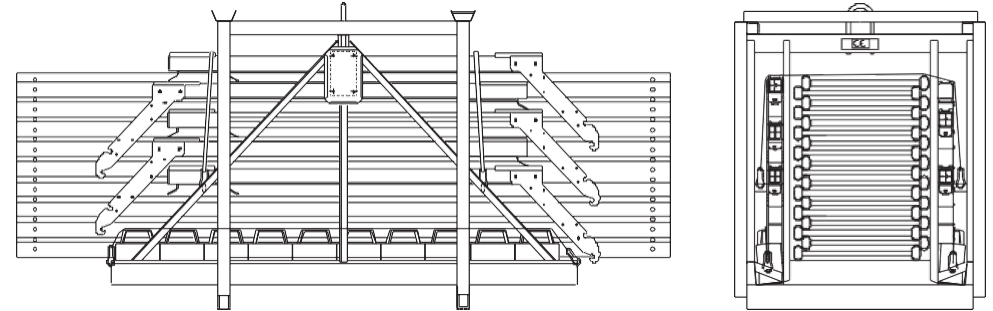

AluFix® Fall protection system

TRANSPORT RACK /CLASSIC

for 30 m guard rail

Dimension: length 2800 mm width 1100 mm height 1200 mm
Weight: 543 kg

| 30 m guard rail | | 410535130 |
|-----------------------------|--------|-----------|
| Product | Amount | Kg / Pc |
| Connector clamp | 24 | 1 |
| Guard rail 2,8 m | 10 | 9 |
| Guard rail 1,4 m | 2 | 5 |
| Support leg | 6 | 10 |
| Counter Weight | 12 | 20 |
| Fence hinge connector clamp | 2 | 1,3 |
| Transport rack | 1 | 116 |
| Bag for connector clamp | 1 | 0,5 |

AluFix® Fall protection system

TRANSPORT RACK /CLASSIC

for 50 m guard rail

Dimension: length 2800 mm width 1100 mm height 1200 mm
Weight: 773 kg

| 50 m guard rail | | 410535150 |
|-----------------------------|--------|-----------|
| Product | Amount | Kg / Pc |
| Connector clamp | 38 | 1 |
| Guard rail 2,8 m | 17 | 9 |
| Guard rail 1,4 m | 2 | 5 |
| Support leg | 9 | 10 |
| Counter Weight | 18 | 20 |
| Fence hinge connector clamp | 4 | 1,3 |
| Transport rack | 1 | 116 |
| Bag for connector clamp | 1 | 0,5 |