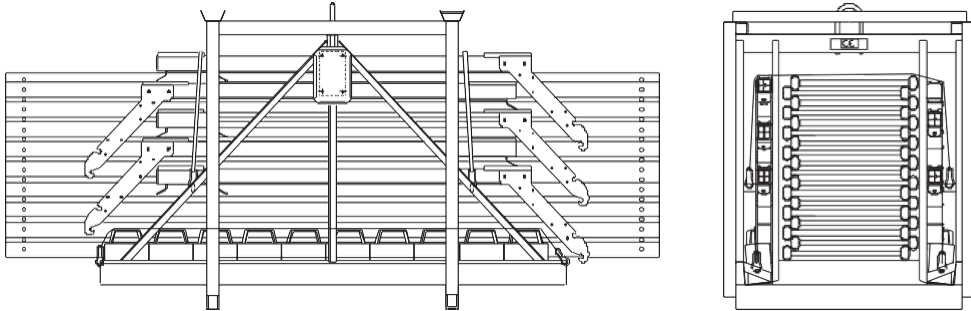

AluFix® Fall protection system

TRANSPORT RACK /CLASSIC

for 30 m guard rail

Dimension: length 2800 mm width 1100 mm height 1200 mm
Weight: 543 kg

| 30 m guard rail | | 410535130 |
|-----------------------------|--------|-----------|
| Product | Amount | Kg / Pc |
| Connector clamp | 24 | 1 |
| Guard rail 2,8 m | 10 | 9 |
| Guard rail 1,4 m | 2 | 5 |
| Support leg | 6 | 10 |
| Counter Weight | 12 | 20 |
| Fence hinge connector clamp | 2 | 1,3 |
| Transport rack | 1 | 116 |
| Bag for connector clamp | 1 | 0,5 |

AluFix® Fall protection system

TRANSPORT RACK /CLASSIC

for 50 m guard rail

Dimension: length 2800 mm width 1100 mm height 1200 mm
Weight: 773 kg

| 50 m guard rail | | 410535150 |
|-----------------------------|--------|-----------|
| Product | Amount | Kg / Pc |
| Connector clamp | 38 | 1 |
| Guard rail 2,8 m | 17 | 9 |
| Guard rail 1,4 m | 2 | 5 |
| Support leg | 9 | 10 |
| Counter Weight | 18 | 20 |
| Fence hinge connector clamp | 4 | 1,3 |
| Transport rack | 1 | 116 |
| Bag for connector clamp | 1 | 0,5 |