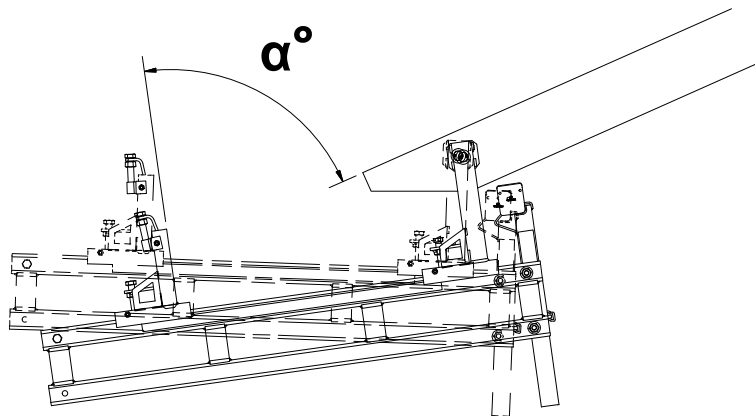

3.

I-Guide
GuardLite General