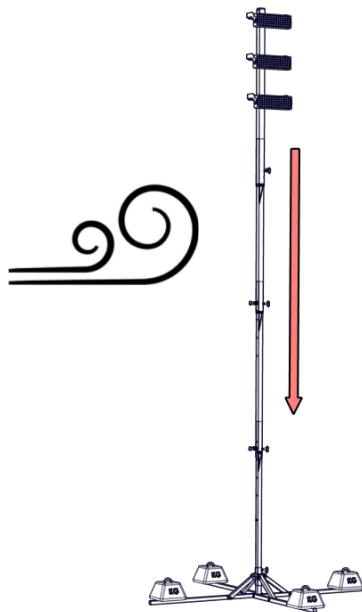

M5

GB

Item no. EB13368
Height adjustment range: 2300-5000mm
Dimensions, retracted: 320x320x2300mm
Dimensions, raised: Ø2000x5000mm
Weight: 21 kg
Max. recommended weight of light fitting: 12 kg
Max. recommended area of light fitting: 0,13 m²
Max. wind speed: 15 m/s
Material: Steel
Finish: Zinc-plated

CM4

Item no. EB13369
Height adjustment range: 1850-4000mm
Dimensions, retracted: 160x205x1850mm
Dimensions, raised: 160x205x4000mm
Weight: 14,5 kg
Max. recommended weight of light fitting: 12 kg
Max. recommended area of light fitting: 0,13 m²
Max. wind speed: 15 m/s
Material: Steel
Finish: Zinc-plated

7

8

9

10

11

12

DO NOT USE
IN WIND SPEEDS
EXCEEDING

15
M/S