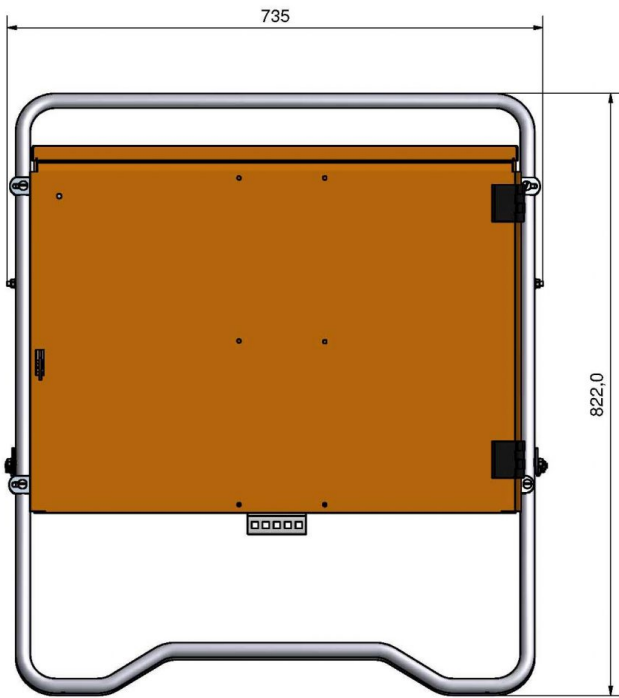

TEMPORARY POWER SUPPLY CABINET WITH METER 63 A

Temporary power supply cabinet with meter for heavy site use. Sturdy and compact case with lockable door and folding stainless foot. The frame of the cabinet is made of powder-coated and corrosion-resistant 2 mm aluminum. Space reserve for kWh meter. Weight 23 kg.

SKU: S19175

TECHNICAL ATTRIBUTES

Nominal Current	63 A	RCD	30 mA ja 300 mA
Nominal voltage	400 V (50 Hz)	Short-circuit resistance	I _{cf} = 17 kA
Input fuses	DIII 63 A	Weight	23 kg
Size of the input cable	1 x 16-95	Dimensions (H x W x D)	822 x 735 x 279 mm
Fixed outlet	1 x 63 A	Enclosure class	IP44
Fuse output	1 x SLK 160	Model	ZSF63/1/1111-11
Socket outlets	1 x 16A (230V), 1 x 16A, 1 x 32A, 1 x 63A	Ordering number	S19175
		Approvals	CE

DIAGRAM IMAGES

1	2	3	4	5	6	7	8	9	10
---	---	---	---	---	---	---	---	---	----

SATEMA
 OSLO MICREL
 TIE22 57 93 00 TIE62 33 44 30

SF 63/1/1111-11 FI
 FINLAND
 SATEMA AB

ZSF 63/1/1111-11 S19175
 HS AS 1
 22.04.10 X X