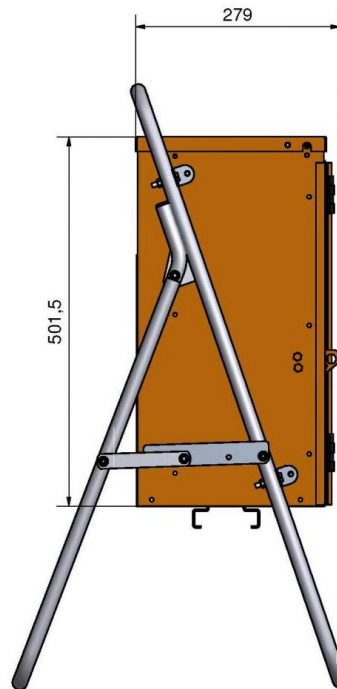

TEMPORARY POWER SUPPLY CABINET WITH METER 63 A

Temporary power supply cabinet with meter for heavy site use. Sturdy and compact case with lockable door and folding stainless foot. The frame of the cabinet is made of powder-coated and corrosion-resistant 2 mm aluminum. Space reserve for kWh meter. Weight 23 kg.

SKU: S19175

TECHNICAL ATTRIBUTES

Nominal Current	63 A	RCD	30 mA ja 300 mA
Nominal voltage	400 V (50 Hz)	Short-circuit resistance	I _{cf} = 17 kA
Input fuses	DIII 63 A	Weight	23 kg
Size of the input cable	1 x 16-95	Dimensions (H x W x D)	822 x 735 x 279 mm
Fixed outlet	1 x 63 A	Enclosure class	IP44
Fuse output	1 x SLK 160	Model	ZSF63/1/1111-11
Socket outlets	1 x 16A (230V), 1 x 16A, 1 x 32A, 1 x 63A	Ordering number	S19175
		Approvals	CE

DIAGRAM IMAGES

1	2	3	4	5	6	7	8	9	10
---	---	---	---	---	---	---	---	---	----

SATEMA
 OSLO MICREL
 TIE22 57 93 00 TIE62 33 44 30

SF 63/1/1111-11 FI
 FINLAND
 SATEMA AB

ZSF 63/1/1111-11 S19175
 HS AS 1
 22.04.10 X X