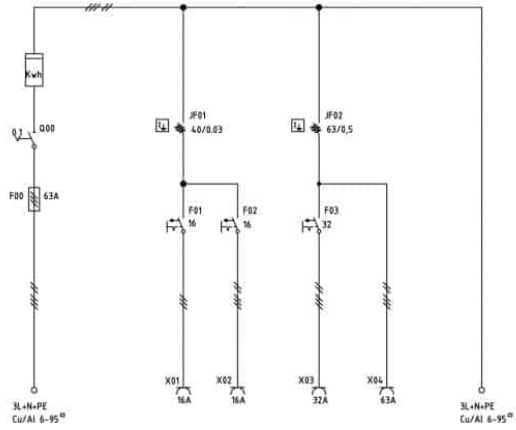

DIAGRAM IMAGES

1	2	3	4	5	6	7	8	9	10