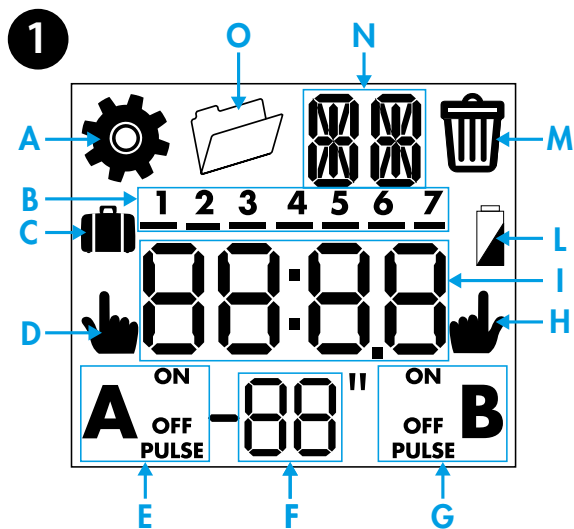

ENGLISH

12.61/62 DIGITAL TIME SWITCH DAILY/ WEEKLY PROGRAMMING
Programmable with NFC technology with the App FINDER TOOLBOX
downloaded from Google Play™

12.61

12.62

1 DISPLAY INDICATORS

- A Setting Menu
- B Days of the week (1=Mon...7=Sun)
- C Holiday program
- D Permanent Manual over-ride activated - channel A
- E Channel A functions (ON, OFF, Pulse)
- F Day - seconds/minutes
- G Channel B functions (ON, OFF, Pulse) (12.62 only)
- H Permanent Manual over-ride activated - channel B (12.62 only)
- I Time, day, month, hours, minutes, daylight saving ON/OFF, holiday program (Start: day/month. Finish: day/month) PIN ON/OFF, End
- L Time switch without power supply (powered by battery) - Low battery (with power supply)
- M Cancel
- N Program number (max 50) - Y(year), D(day), M(month), H(hour), M(minutes), Daylight saving ON/OFF (EU=Europe – BR=Brazil – AU=Australia) Holiday program (Start: day/month. Finish: day/month)
- O Programming

2 SETTINGS (examples)

- 2a Setting: year, day, month, hour, minutes, EU (daylight saving)
- 2b Holiday program (Start: day/month. Finish: day/month), PIN, END

3 PROGRAMMING (examples)

- 3a ON - OFF Function (6:25 ON - 19:15 OFF, Mon, Wed, Fri, Sun)
- 3b PULSE function (11:00 pulse 5 s, Mon Wed Fri)

4 MANUAL MODE

- 4a Manual ON/OFF channel A
- 4b Manual ON/OFF channel B (12.62 only)
- 4c Permanent Manual over-ride ON/OFF - Channel A
- 4d Permanent Manual over-ride ON/OFF - Channel B (12.62 only)

5 DELETION of all program

6 DELETION of single program

NOTE

- Battery replacement: BATTERY CR 2032 (LiMnO₂) 3V, 230mAh. Complies with Article 11, EU directive 2006/66/CE. Dispose of batteries according to local regulations
- Back-light display (only with power supply)
- Minimum switching interval: 1 second (pulse function)

12.61

12.62

GET IT ON
Google Play