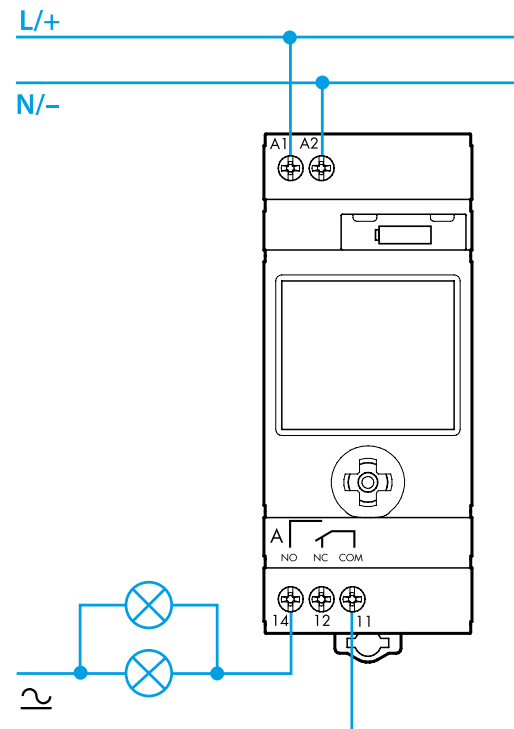

ENGLISH

12.61/62 DIGITAL TIME SWITCH DAILY/ WEEKLY PROGRAMMING
Programmable with NFC technology with the App FINDER TOOLBOX
downloaded from Google Play™

12.61

12.62

1 DISPLAY INDICATORS

- A Setting Menu
- B Days of the week (1=Mon...7=Sun)
- C Holiday program
- D Permanent Manual over-ride activated - channel A
- E Channel A functions (ON, OFF, Pulse)
- F Day - seconds/minutes
- G Channel B functions (ON, OFF, Pulse) (12.62 only)
- H Permanent Manual over-ride activated - channel B (12.62 only)
- I Time, day, month, hours, minutes, daylight saving ON/OFF, holiday program (Start: day/month. Finish: day/month) PIN ON/OFF, End
- L Time switch without power supply (powered by battery) - Low battery (with power supply)
- M Cancel
- N Program number (max 50) - Y(year), D(day), M(month), H(hour), M(minutes), Daylight saving ON/OFF (EU=Europe – BR=Brazil – AU=Australia) Holiday program (Start: day/month. Finish: day/month)
- O Programming

2 SETTINGS (examples)

- 2a Setting: year, day, month, hour, minutes, EU (daylight saving)
- 2b Holiday program (Start: day/month. Finish: day/month), PIN, END

3 PROGRAMMING (examples)

- 3a ON - OFF Function (6:25 ON - 19:15 OFF, Mon, Wed, Fri, Sun)
- 3b PULSE function (11:00 pulse 5 s, Mon Wed Fri)

4 MANUAL MODE

- 4a Manual ON/OFF channel A
- 4b Manual ON/OFF channel B (12.62 only)
- 4c Permanent Manual over-ride ON/OFF - Channel A
- 4d Permanent Manual over-ride ON/OFF - Channel B (12.62 only)

5 DELETION of all program

6 DELETION of single program

NOTE

- Battery replacement: BATTERY CR 2032 (LiMnO₂) 3V, 230mAh. Complies with Article 11, EU directive 2006/66/CE. Dispose of batteries according to local regulations
- Back-light display (only with power supply)
- Minimum switching interval: 1 second (pulse function)

12.61

12.62

GET IT ON
Google Play