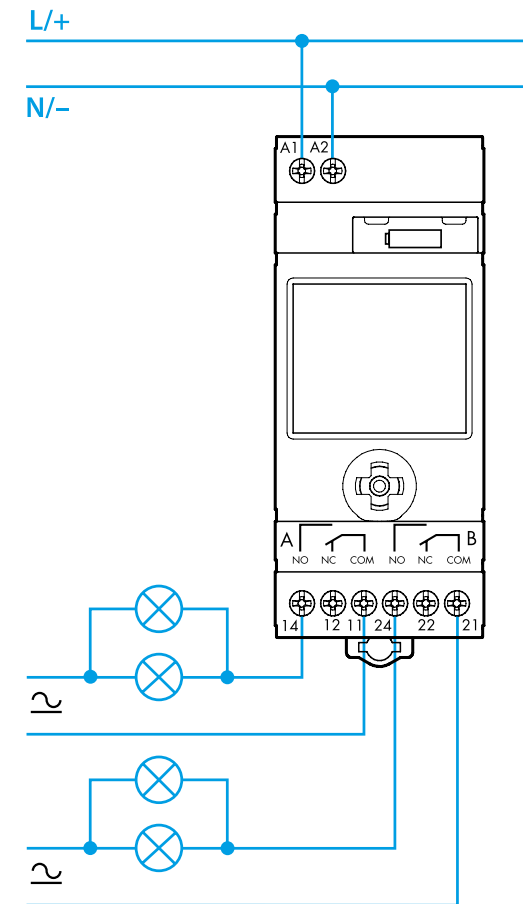

ENGLISH

12.61/62 DIGITAL TIME SWITCH DAILY/ WEEKLY PROGRAMMING
Programmable with NFC technology with the App FINDER TOOLBOX
downloaded from Google Play™

12.61

12.62

1 DISPLAY INDICATORS

- A Setting Menu
- B Days of the week (1=Mon...7=Sun)
- C Holiday program
- D Permanent Manual over-ride activated - channel A
- E Channel A functions (ON, OFF, Pulse)
- F Day - seconds/minutes
- G Channel B functions (ON, OFF, Pulse) (12.62 only)
- H Permanent Manual over-ride activated - channel B (12.62 only)
- I Time, day, month, hours, minutes, daylight saving ON/OFF, holiday program (Start: day/month. Finish: day/month) PIN ON/OFF, End
- L Time switch without power supply (powered by battery) - Low battery (with power supply)
- M Cancel
- N Program number (max 50) - Y(year), D(day), M(month), H(hour), M(minutes), Daylight saving ON/OFF (EU=Europe – BR=Brazil – AU=Australia) Holiday program (Start: day/month. Finish: day/month)
- O Programming

2 SETTINGS (examples)

- 2a Setting: year, day, month, hour, minutes, EU (daylight saving)
- 2b Holiday program (Start: day/month. Finish: day/month), PIN, END

3 PROGRAMMING (examples)

- 3a ON - OFF Function (6:25 ON - 19:15 OFF, Mon, Wed, Fri, Sun)
- 3b PULSE function (11:00 pulse 5 s, Mon Wed Fri)

4 MANUAL MODE

- 4a Manual ON/OFF channel A
- 4b Manual ON/OFF channel B (12.62 only)
- 4c Permanent Manual over-ride ON/OFF - Channel A
- 4d Permanent Manual over-ride ON/OFF - Channel B (12.62 only)

5 DELETION of all program

6 DELETION of single program

NOTE

- Battery replacement: BATTERY CR 2032 (LiMnO₂) 3V, 230mAh. Complies with Article 11, EU directive 2006/66/CE. Dispose of batteries according to local regulations
- Back-light display (only with power supply)
- Minimum switching interval: 1 second (pulse function)

12.61

12.62

GET IT ON
Google Play