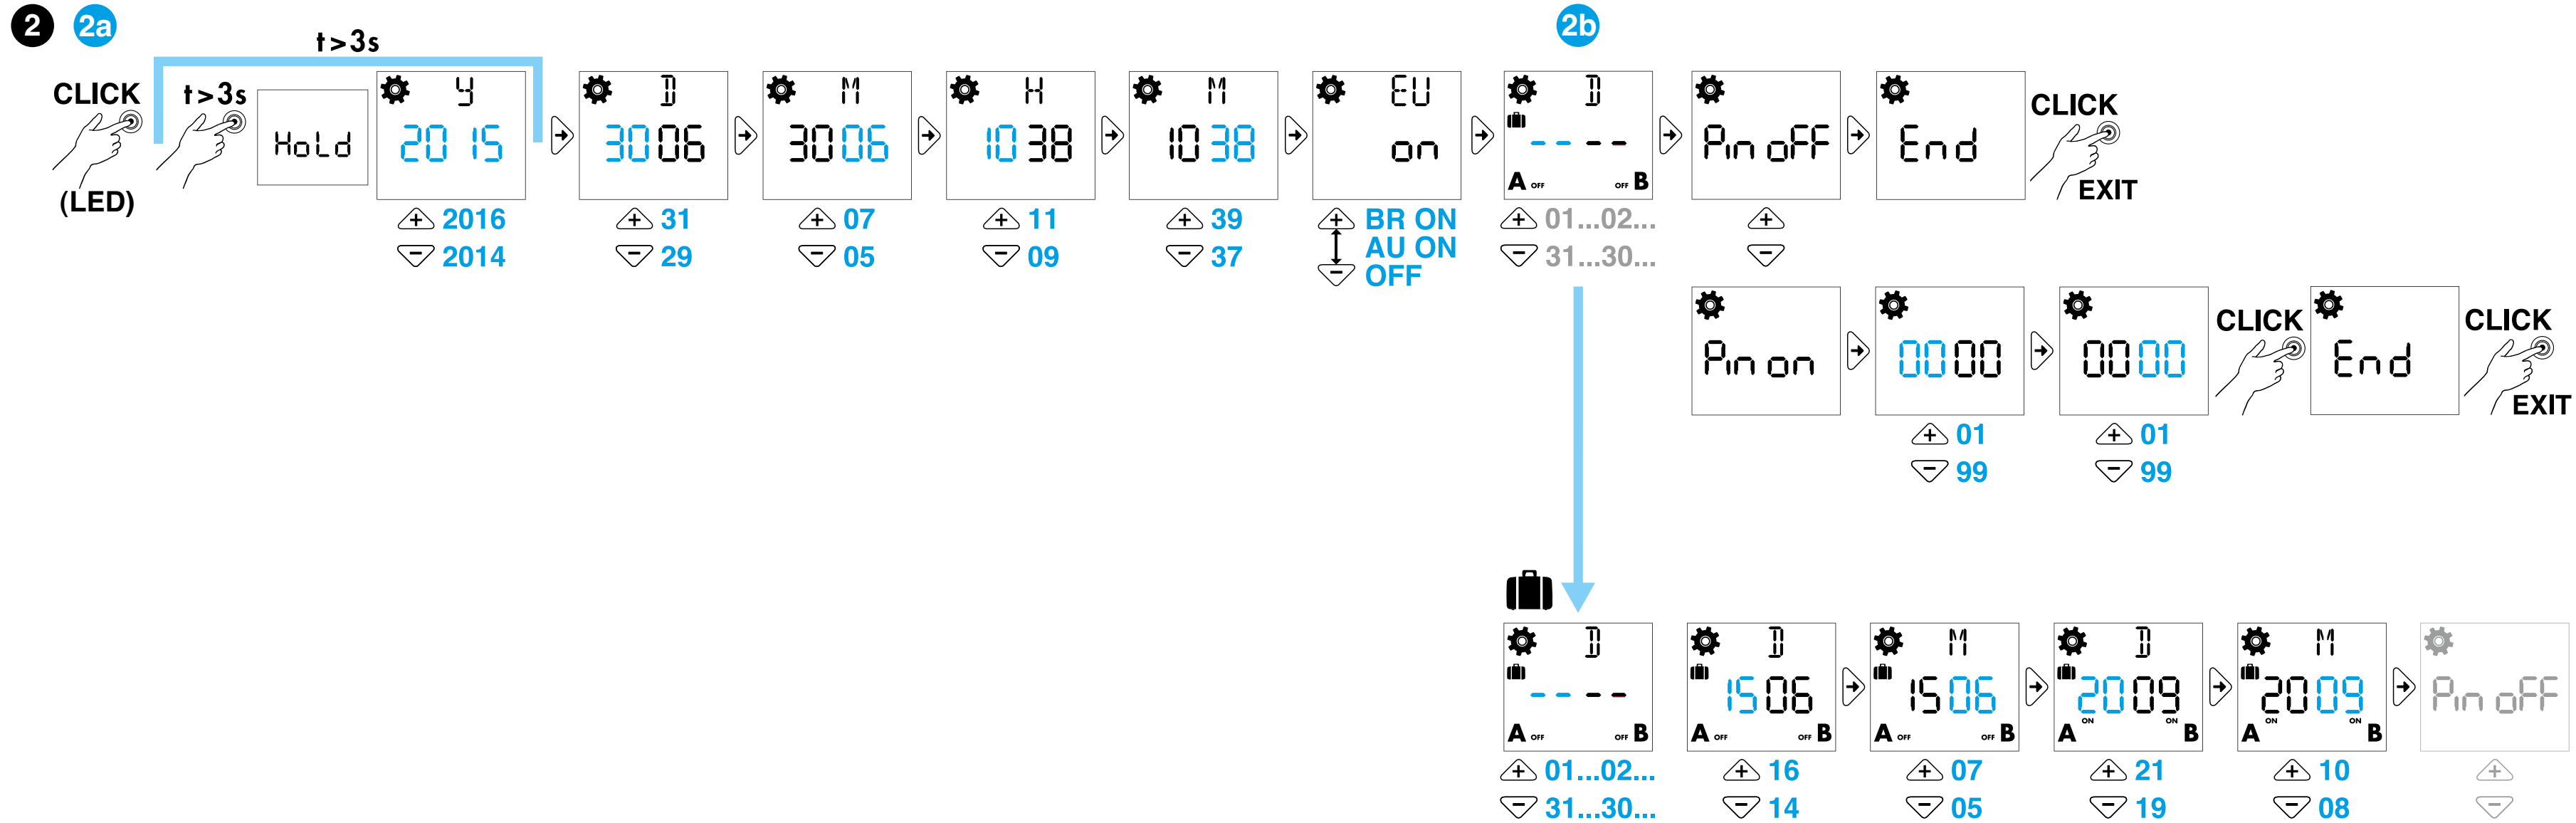

## 1 DISPLAY INDICATORS

- A Setting Menu
- B Days of the week (1=Mon...7=Sun)
- C Holiday program
- D Permanent Manual over-ride activated - channel A
- E Channel A functions (ON, OFF, Pulse)
- F Day - seconds/minutes
- G Channel B functions (ON, OFF, Pulse) (12.62 only)
- H Permanent Manual over-ride activated - channel B (12.62 only)
- I Time, day, month, hours, minutes, daylight saving ON/OFF, holiday program (Start: day/month. Finish: day/month) PIN ON/OFF, End
- L Time switch without power supply (powered by battery) - Low battery (with power supply)
- M Cancel
- N Program number (max 50) - Y(year), D(day), M(month), H(hour), M(minutes), Daylight saving ON/OFF (EU=Europe – BR=Brazil – AU=Australia) Holiday program (Start: day/month. Finish: day/month)
- O Programming

12.61

12.62

GET IT ON  
**Google Play**

**4****4a****4b****4c****4d****5**

IT CANCELLAZIONE DI TUTTI I PROGRAMMI  
 EN DELETION OF ALL PROGRAM  
 FR SUPPRESSION DE TOUS LES PROGRAMMES  
 DE LÖSCHEN ALLER PROGRAMME  
 NL WISSEN VAN ALLE PROGRAMMA'S  
 PT ELIMINAÇÃO DE TODO PROGRAMA  
 ES BORRAR TODOS LOS PROGRAMAS