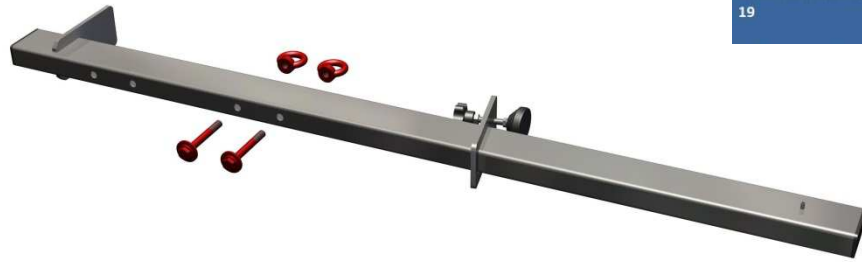

3

CRESTO
FOR PROFESSIONALS WORKING AT HEIGHTS

4

NM
15 Nm
19

5