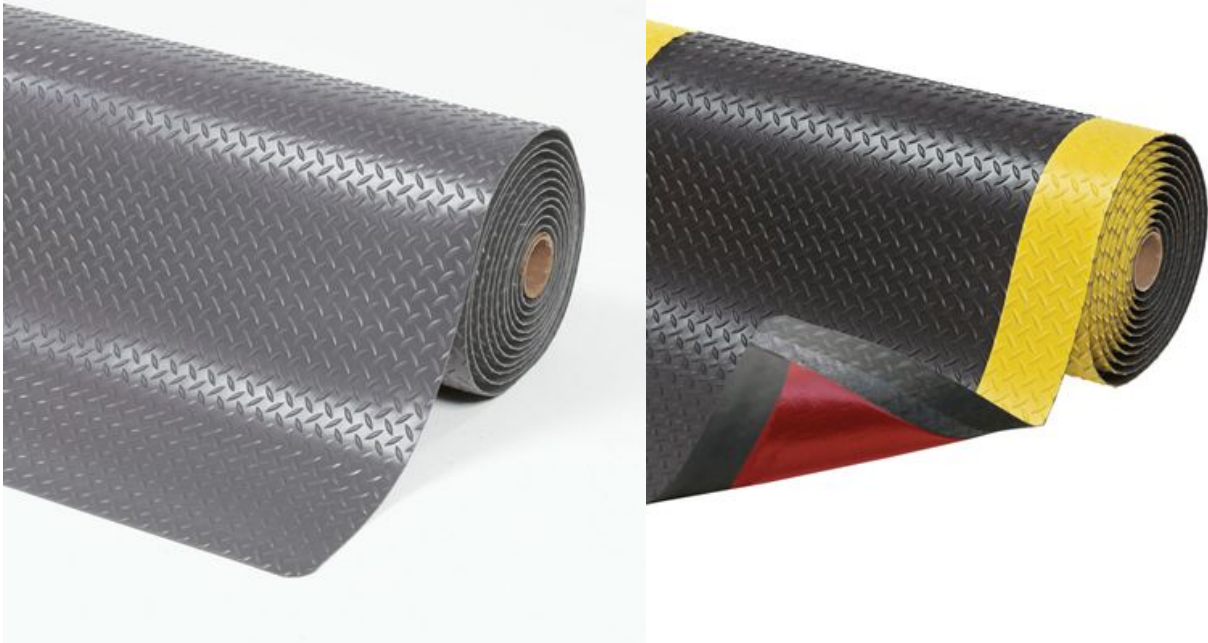

# 479 Cushion Trax<sup>®</sup>

Bestselling anti-fatigue mat

## Ergonomic, Anti-fatigue & Safety Matting - Dry Areas Linear Lengths

Bestselling anti-fatigue mat with ergonomic benefit derived from 14 mm thick worker platform comprised of a long wearing top surface laminated onto a resilient microcellular vinyl base for maximum durability, comfort, and insulation from hard floors and vibrations.

- Featured with RedStop™ slip resistant backing to prevent mats from shifting
- Available with yellow borders along sides to comply with OSHA code 1910-144
- Bevelled edges on all four sides to minimize risk of tripping
- Diamond plate pattern provides traction while allowing easy twist turns
- UniFusion™ technology, engineered to resist in the harshest work environments
- Reach compliant (Registration, Evaluation, Authorization and Restriction of Chemicals).