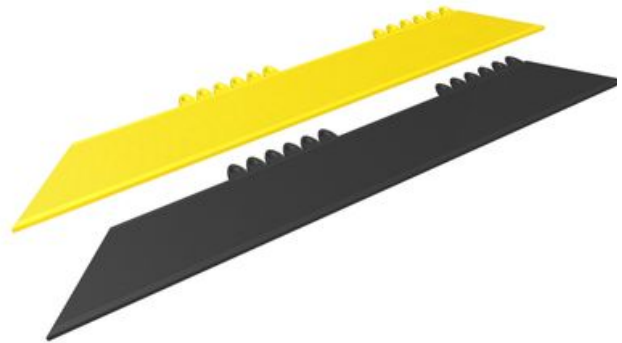

Justrite Safety Group

571 De-Flex[®] Safety Ramp Nitrile

De-Flex[™] Safety Ramp Nitrile for De-Flex[™] series

Ergonomic, Anti-fatigue & Safety Matting - Industrial Matting Accessories

571 De-Flex[®] Safety Ramp Nitrile

De-Flex[™] Safety Ramp Nitrile Compatible with the De-Flex[™] series. Available in black and yellow.

- 10 degree slope angle for easy wheeled cart access
- Yellow borders along sides comply with OSHA code 1910-144

Recommended use

- Wet/Dry and Oily Areas
- For placement in manufacturing plants, assembly lines, picking, packing and logistics warehouses, individual work stations.
- Heavy duty

Colors:

- Black
- Yellow

Sizes:

- 16cm x 121cm

Accessories:

- 572G De-Flex[®] Nitrile - 5S Grey

Ergonomic, Anti-fatigue & Safety Matting - Industrial Matting Accessories

De-Flex® Safety Ramp Nitrile

General

Brand	Notrax
Category	Industrial Matting Accessories
Product Number	571
Product Family	Industrial & Commercial Matting
Product Group	Ergonomic, Anti-fatigue & Safety Matting
Product Name	De-Flex® Safety Ramp Nitrile
Recommended use	For placement in manufacturing plants, assembly lines, picking, packing and logistics warehouses, individual work stations.
Series	De-Flex®
Shipping Location	Achterzeedijk 57, Unit 15, Barendrecht 2992SB, The Netherlands, Chicago, IL 60638, United States
Type	Accessories - Bevels
Update trigger	20210310-1301
Usage Intensity	Heavy duty