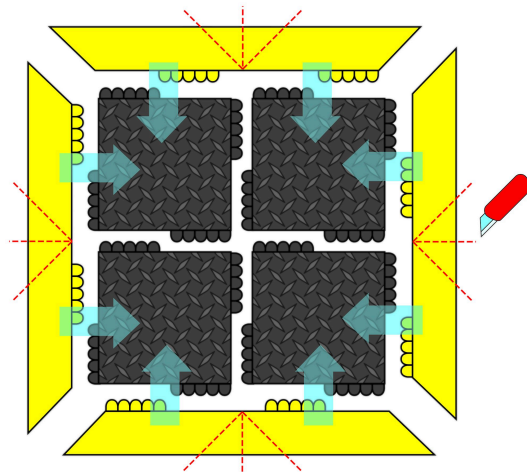

De-Flex[™] Safety Ramp Nitrile Compatible with the De-Flex[™] series. Available in black and yellow.

- 10 degree slope angle for easy wheeled cart access
- Yellow borders along sides comply with OSHA code 1910-144

Recommended use

- Wet/Dry and Oily Areas
- For placement in manufacturing plants, assembly lines, picking, packing and logistics warehouses, individual work stations.
- Heavy duty

Colors:

- Black
- Yellow

Sizes:

- 16cm x 121cm

Accessories:

- 572G De-Flex[®] Nitrile - 5S Grey

Ergonomic, Anti-fatigue & Safety Matting - Industrial Matting Accessories

De-Flex® Safety Ramp Nitrile

General

Brand	Notrax
Category	Industrial Matting Accessories
Product Number	571
Product Family	Industrial & Commercial Matting
Product Group	Ergonomic, Anti-fatigue & Safety Matting
Product Name	De-Flex® Safety Ramp Nitrile
Recommended use	For placement in manufacturing plants, assembly lines, picking, packing and logistics warehouses, individual work stations.
Series	De-Flex®
Shipping Location	Achterzeedijk 57, Unit 15, Barendrecht 2992SB, The Netherlands, Chicago, IL 60638, United States
Type	Accessories - Bevels
Update trigger	20210310-1301
Usage Intensity	Heavy duty