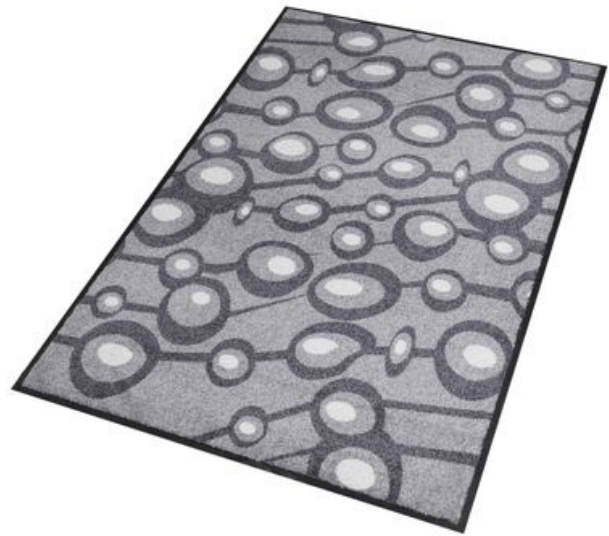

Logo Matting - Design Mats

170 Déco Design™ Washable

These decorative dust control mats come in a large assortment of fashionable, attractive, funky, retro and fun designs to coordinate with any interior design or atmosphere.

- Tufted cut loop pile consisting of 100% noncrush polyamide 6.6 high twist yarns
- 700 grams of yarns per m²
- Nitrile rubber backing with cleated pattern to minimize movement on all surfaces and to keep the mat elevated on hard floors to allow drying underneath

Recommended use

- Indoor/Outdoor
- For placement inside entrances of hotels, shops, department stores, schools, universities, restaurants, supermarkets.
- Medium traffic

Colors:

- New Welcome
- Chalk White
- Reverso
- New Welcome Grey
- New Welcome Blue
- Panther
- Modern 70's Grey
- Modern 70's Blue
- Modern 70's
- Connect One
- Terrace

Sizes:

- 115cm x 180cm
- 115cm x 240cm
- 60cm x 85cm
- 85cm x 115cm
- 85cm x 150cm

Accessories:

- 090 Mat Hold™
- 085 Velcro® Carpet Anchor