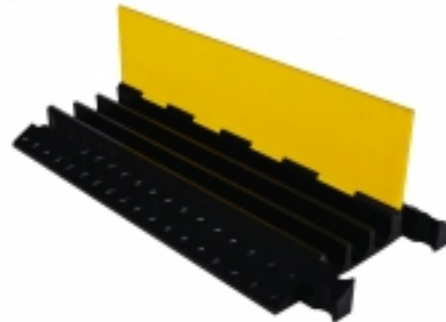

Yellow Jacket[®] 3 Channel

3-Channel heavy duty cable protector.

Cable Protection - Yellow Jacket® 3 Channel

Yellow Jacket® 3-channel cable protector with hinged lid provides a safer crossing for vehicles and pedestrian traffic while protecting valuable electrical cables and hose lines from damage.

- Dog Bone Connectors to extend to any desired length
- Features a load capacity of 12,892 kg/Axle

Recommended use

- Indoor/Portico
- Heavy traffic

Colors:

- Black/Yellow

Sizes:

- 51cm x 91 cm x 7cm

Cable Protection - Yellow Jacket® 3 Channel

General

Brand	Checkers
Product Number	PYJ3
Product Family	Cable & Hose Protection
Product Group	Cable Protection
Product Name	Yellow Jacket® 3 Channel
Shipping Location	Barendrecht 2992SB, NL
Update trigger	20210310-1301
Usage Intensity	Heavy traffic

Technical Specifications

Outside Diameter in cm	5.4
Outside Diameter in inch	2.125
Process	Injection Moulding

Yellow Jacket® 3 Channel - Yellow/Black

PYJS0002YB
YJ3-225-Y/B

Art. nr.	Length (cm)	Width (cm)	Weight in kg
PYJS0002YB	91	51	7.3