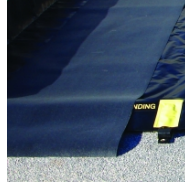

JEN28348BL
28348