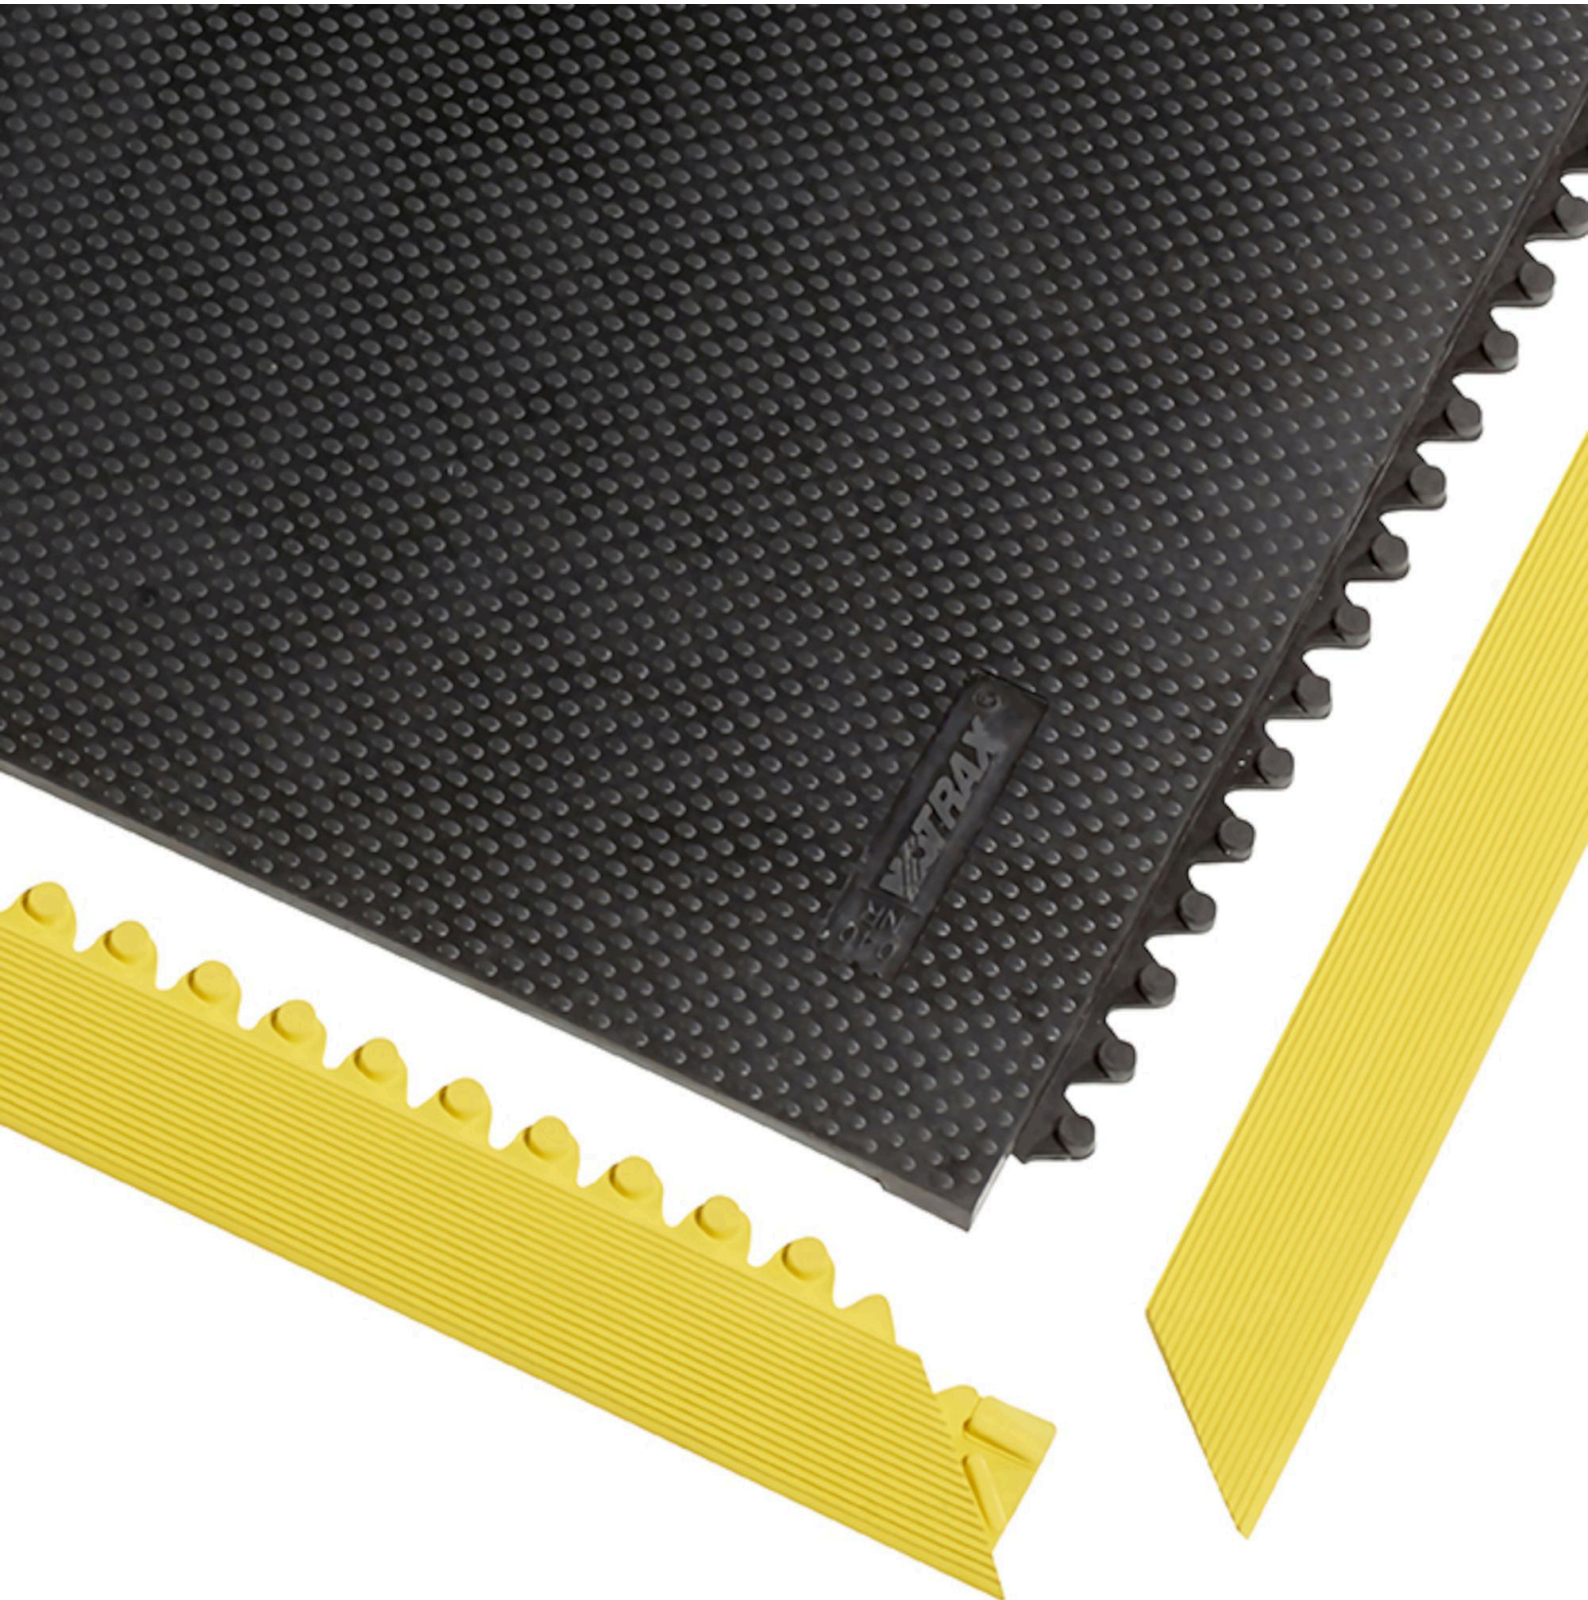

# 041 Slabmat Carré™ Safety Ramps

Safety Ramps for Slabmat Carré™

## 041 Slabmat Carré™ Safety Ramps

Safety Ramps Compatible with the Slabmat Carré™.  
Available in black or yellow.