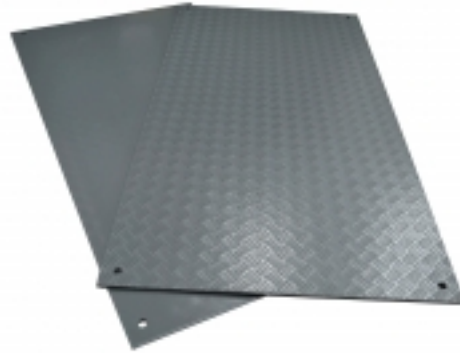

EconoMatMB™

Light load capacity mat with 4 bar tread surface

Ground Protection Matting - Medium Duty Ground Protection Matting EconoMatMB™

EconoMatMB™ is a medium load capacity mat with a 4 bar tread surface for increased traction. EconoMatMB™ has a load capacity of up to 15 tons* and is lightweight, flexible, and weather resistant. EconoMatMB™ is ideal for use in construction, landscaping,

- Supports loads up to 15 tons*
- Connection points at each corner of the mat
- Moulds to uneven or undulating ground conditions due to its flexibility
- 4 bar tread surface for increased traction

Recommended use

- Outdoor
- For use as temporary roadways, pedestrian pathways, work areas for plant and machinery, drilling rigs, depot or storage areas.
- Light duty

Colors:

- Dark Grey

Sizes:

- 1230 x 2450 x 11mm

Ground Protection Matting - Medium Duty Ground Protection Matting EconoMatMB™

General

Brand	TuffTrak™
Category	Medium Duty Ground Protection Matting
Product Number	TTEC
Product Family	Ground Protection
Product Group	Ground Protection Matting
Product Name	EconoMatMB™
Recommended use	For use as temporary roadways, pedestrian pathways, work areas for plant and machinery, drilling rigs, depot or storage areas.
Shipping Location	Barendrecht 2992SB, NL
Update trigger	20210310-1301
Usage Intensity	Light duty