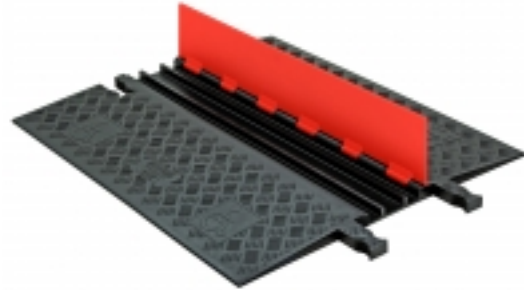

# Guard Dog<sup>®</sup> 3 Channel Low Profile ADA

# Cable Protection - Guard Dog® 3 Channel Low Profile ADA

Guard Dog® Low Profile models are the most compact top-loading cable protectors on the market. These protectors provide a safer crossing for vehicle and pedestrian traffic, while still maintaining a high load-bearing capacity for heavy equipment

- Dog Bone Connectors to extend to any desired length
- Reinforced hinged lid for easy cable placement
- All-weather polyurethane construction
- Patented 5-bar tread surface for maximum traction
- Modular interlocking design for easy setup
- Load Capacity 7.711 kg/Tire, 15.422 kg/Axle, Max load tested at 21°C
- ADA/DDA compliant ramps

#### Colors:

- Black/Orange