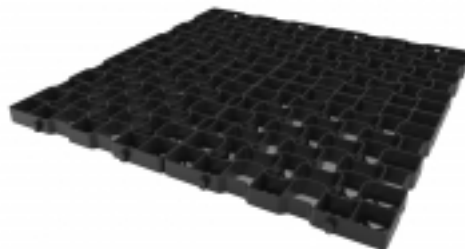

ShedGrid[®]

ShedGrid base for carports, sheds and greenhouses

Ground Stabilization - ShedGrid®

ShedGrid® is ideal for use in the permanent reinforcing of soft ground providing a stable base for sheds, greenhouses, summer houses or parking of vehicles. It is tough, flexible, easy to install and allows natural drainage.

- Durable and lightweight ground stabilization

Recommended use

- Light duty

Colors:

- Black

Sizes:

- 500 x 500 x 40mm

Ground Stabilization - ShedGrid®

General

Brand	TuffTrak™
Product Number	TTS
Product Family	Ground Protection
Product Group	Ground Stabilization
Product Name	ShedGrid®
Shipping Location	County Farm, High Roding Dunmow, Essex CM6 1NQ, UK, Barendrecht 2992SB, NL
Update trigger	20210310-1301
Usage Intensity	Light duty

ShedGrid® - Black

Art. nr.	Art. Nr. Justrite US Ref (ERP)	Dimension (cm)	Weight (kg)
TTGGEOG01B	GEOG01BQ	500 x 500 x 40mm	4.4