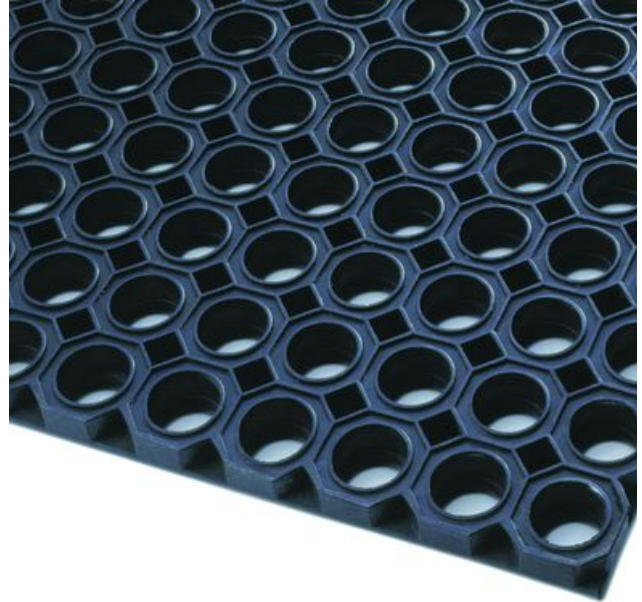

Justrite Safety Group

564 Oct-O-Mat™ 23 mm

Classic honeycomb entrance mat

564 Oct-O-Mat™ 23 mm

Dust Control Matting - Outdoor Contract & Installation Matting

The traditional octagonal Oct-O-Mat™ outdoor rubber mat is known for its large holes that provide traction and excellent drainage in extreme weather conditions, and scrape shoes to stop dirt, grit and grime from entering the building.

- Made from a durable rubber compound, these heavy duty mats withstand intense foot traffic, are easy to clean and practically weather proof
- Raised knobs underneath allow excellent drainage, leaving a clean and dry surface
- Available in a nitrile oil resistant or fire retardant compound on request

Oct-O-Mat™ 23 mm

General

Brand	Notrax
Category	Outdoor Contract & Installation Matting
Product Number	564
Product Family	Industrial & Commercial Matting
Product Group	Dust Control Matting
Product Name	Oct-O-Mat™ 23 mm
Recommended use	For placement in interior or exterior recessed matwell frames
Shipping Location	Achterzeedijk 57, Unit 15, Barendrecht 2992SB, The Netherlands
Type	Outdoor Contract and Installation - Rubber Classics
Update trigger	20210310-1301
Usage Intensity	Heavy traffic